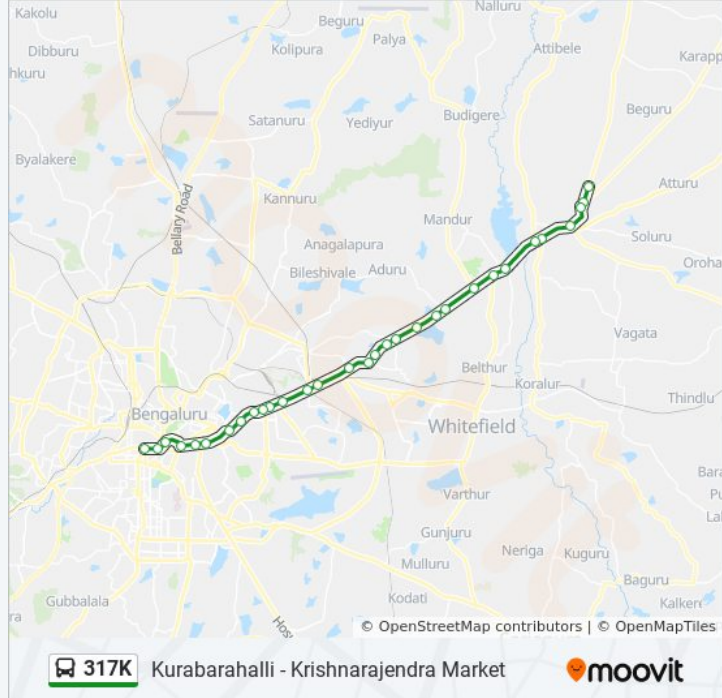

317K bus Info

Direction: Krishnarajendra Market

Stops: 29

Trip Duration: 60 min

Line Summary:

Halasuru

Lido

Life Style

Richmond Circle

Richmond Circle

Corporation

Town Hall

K.R.Market

Direction: Kurabarahalli

35 stops

[VIEW LINE SCHEDULE](#)