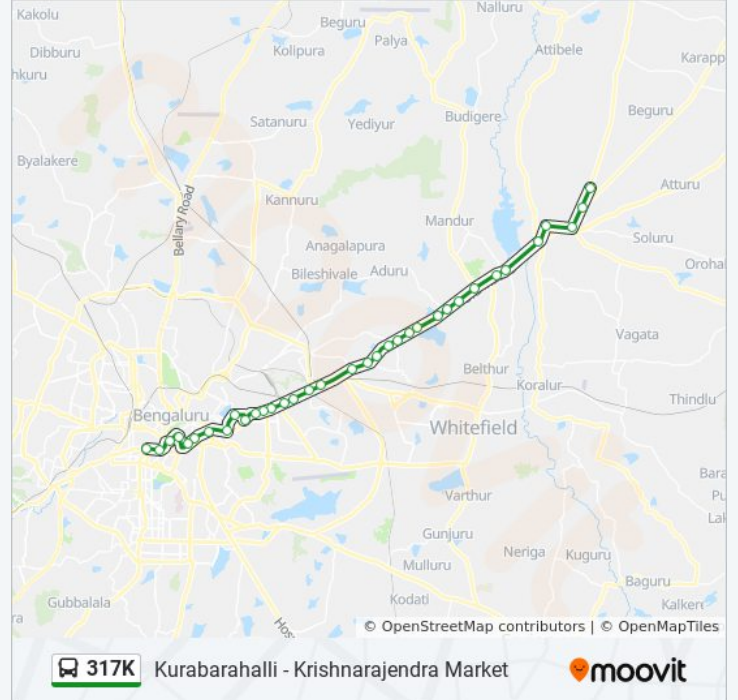

The 317K bus line (Kurabarahalli - Krishnarajendra Market) has 2 routes. For regular weekdays, their operation hours are: (1) Krishnarajendra Market: 05:40 - 18:10(2) Kurabarahalli: 07:15 - 20:15
Use the Moovit App to find the closest 317K bus station near you and find out when is the next 317K bus arriving.

317K bus Info

Direction: Kurabarahalli

Stops: 35

Trip Duration: 67 min

Line Summary:

K.R.Puram Market

Police Quarters K.R.Puram

Subashanagara

Huskur Kodi

Hoskote High School

Hoskote Old Bus Stand

Hoskote Government Hospital

Sonadenahalli Gate

Kurubarahalli Gate

317K bus time schedules and route maps are available in an offline PDF at moovitapp.com. Use the [Moovit App](#) to see live bus times, train schedule or subway schedule, and step-by-step directions for all public transit in Bengaluru.