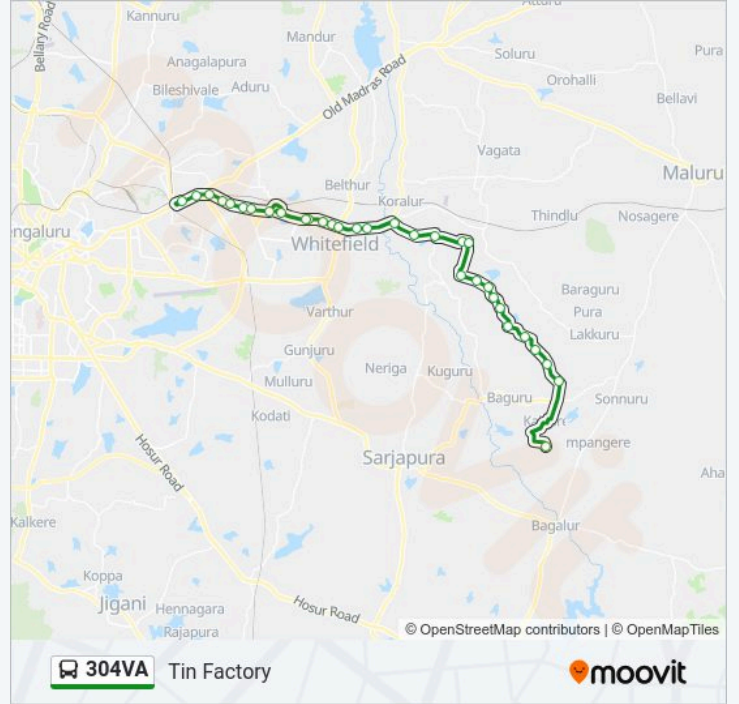

Hope Farm

B.P.L.

G.R Tech Park I.T.P.L

I.T.P.L.Whitefield

Pattandur Agrahara Gate

Rajapalya

Hoodi

Brook Steel E.S.I.

Garudacharpalya

Singayyanapalya

Mahadevapura

B Narayanapura

K.R.Puram Metro Station

Tin Factory

304VA bus time schedules and route maps are available in an offline PDF at moovitapp.com. Use the Moovit App to see live bus times, train schedule or subway schedule, and step-by-step directions for all public transit in Bengaluru.

© 2024 Moovit - All Rights Reserved