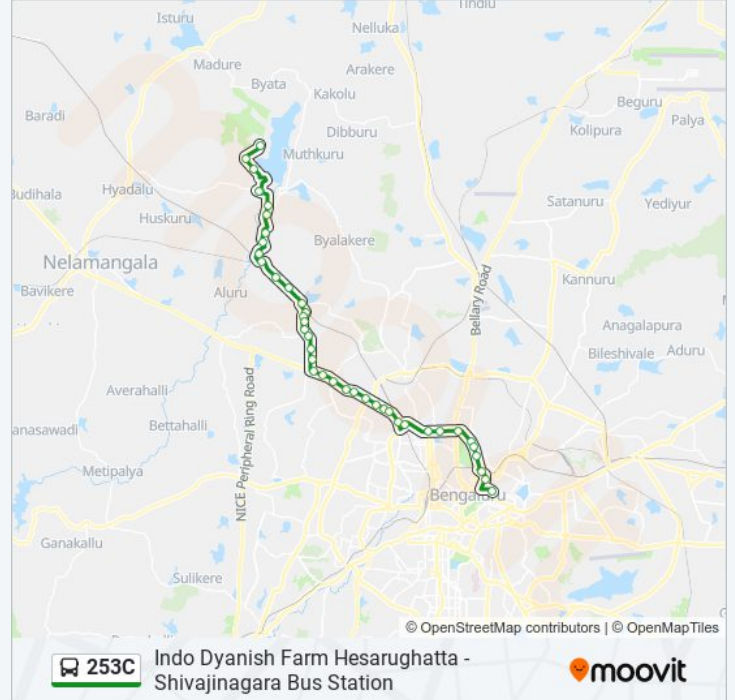

8th Mile Dasarahalli

T Dasarahalli

Jalahalli Cross

Peenya

S.R.S.Peenya

C.M.T.I.

Goraguntepalya

M.E.I.Factory

R.M.C.Yard (Yashawanthapura New Railway Station)

Govardhan Talkies

Yeshwanthapura Bus Station

Tata Institute - C.V.Raman Road

C.P.R.I.

Mekhri Circle (Jayamahal Road)

T.V Tower

Munireddy Palya

Jayamahal

Cantonment Railway Station

C.S.I.Hospital Queens Road

Shivajinagara Bus Station

253C bus time schedules and route maps are available in an offline PDF at moovitapp.com. Use the Moovit App to see live bus times, train schedule or subway schedule, and step-by-step directions for all public transit in Bengaluru.

© 2024 Moovit - All Rights Reserved