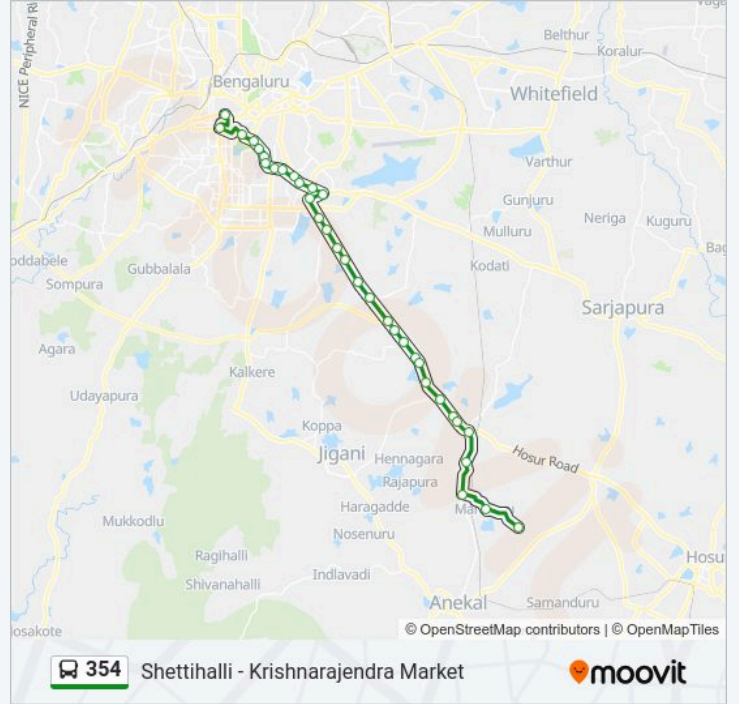

Singasandra

Hosa Road

Electronic City P.E.S.I.T College

Konappana Agarhara

Electronic City

Veerasandra

Huskur Gate

Hebbagodi

Bommasandra

B.T.L.College

Hennagara Gate

Chandapura

Iggluru

Marasur Gate

Marsur

Shettihalli

354 bus time schedules and route maps are available in an offline PDF at moovitapp.com. Use the Moovit App to see live bus times, train schedule or subway schedule, and step-by-step directions for all public transit in Bengaluru.

© 2024 Moovit - All Rights Reserved