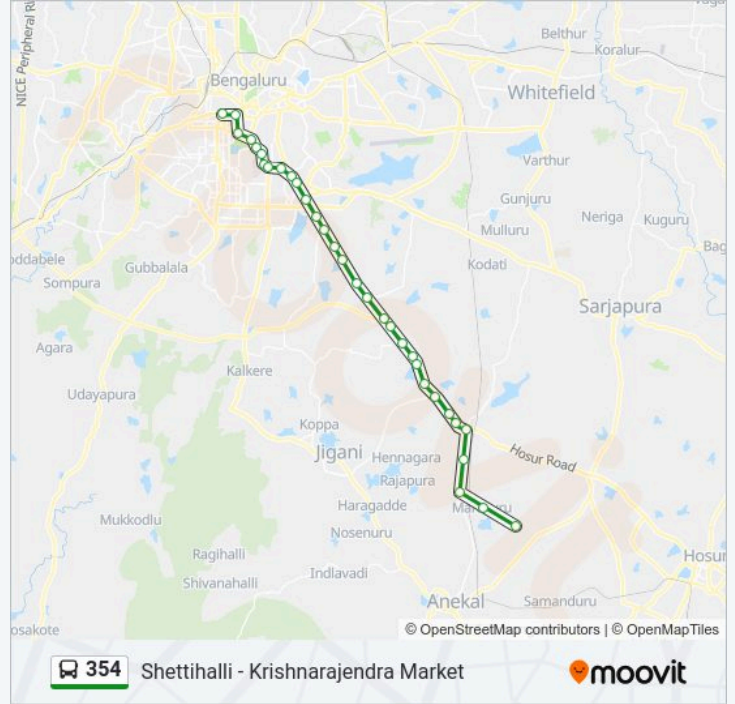

354 bus Info

Direction: Krishnarajendra Market

Stops: 32

Trip Duration: 60 min

Line Summary:

St Johns Hospital
 Hosur Road Junction
 Muneshwara Temple
 Bengaluru Dairy Circle
 Nimhans Hospital
 Lakkasandra
 Wilson Garden 7th Cross
 Hop Coms / Lalbagh
 Lalbagh Main Gate
 Town Hall
 Krishnarajendra Market