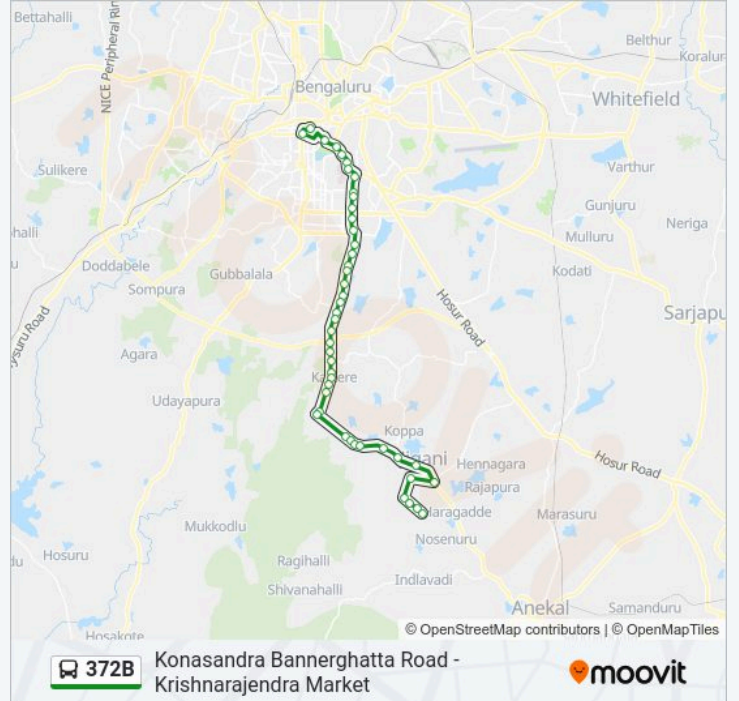

Kalena Agrahara

Himagiri

Gottigere

T John College

Basavanapura Gate

Koli Farm Gate

Tulips Resort

Kalkere

A.M.C.College

Sampangiram Nagara

Vijaya Bank Bannerughatta

Bannerughatta Circle

Mantapa Cross

Ragihalli Gate

Mantapa Cross

Begihalli

Koppa Gate

Harapanahalli

Jigani Tent

Jigani A.P.C. Circle

O.T.C.Circle

Kallabala Cross

Vaderamanchanahalli

Konasandra Cross Jigani

Konasandra

372B

Konasandra Bannerghatta Road -
Krishnarajendra Market

moovit

Direction: Krishnarajendra Market

44 stops

[VIEW LINE SCHEDULE](#)

Konasandra

Konasandra Cross Jigani

Vaderamanchanahalli

Kallabala Cross

372B bus Time Schedule

Krishnarajendra Market Route Timetable:

Sunday	05:00 - 18:05
Monday	05:00 - 18:05
Tuesday	05:00 - 18:05
Wednesday	05:00 - 18:05
Thursday	05:00 - 18:05