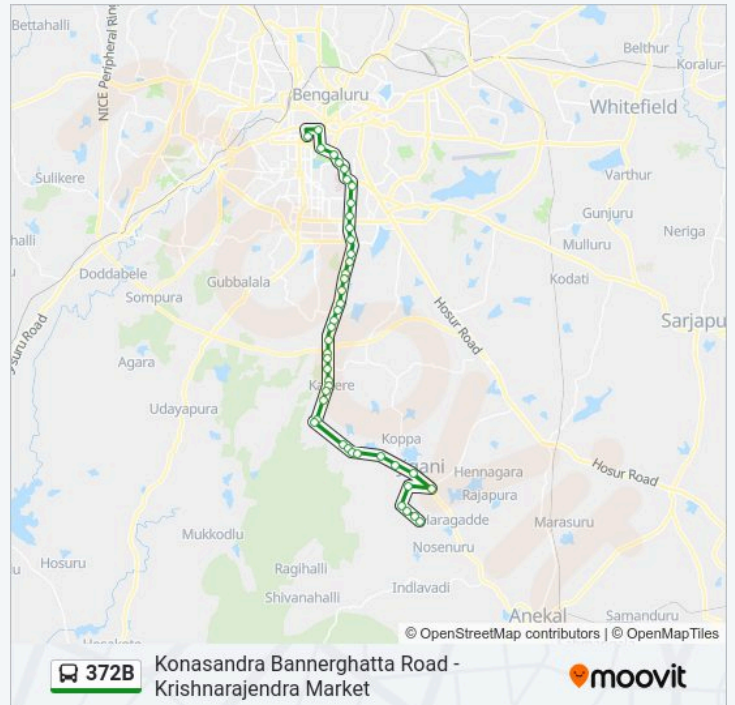

Saturday

05:00 - 18:05

372B bus Info

Direction: Krishnarajendra Market

Stops: 44

Trip Duration: 70 min

Line Summary:

Bangalore Dairy Circle