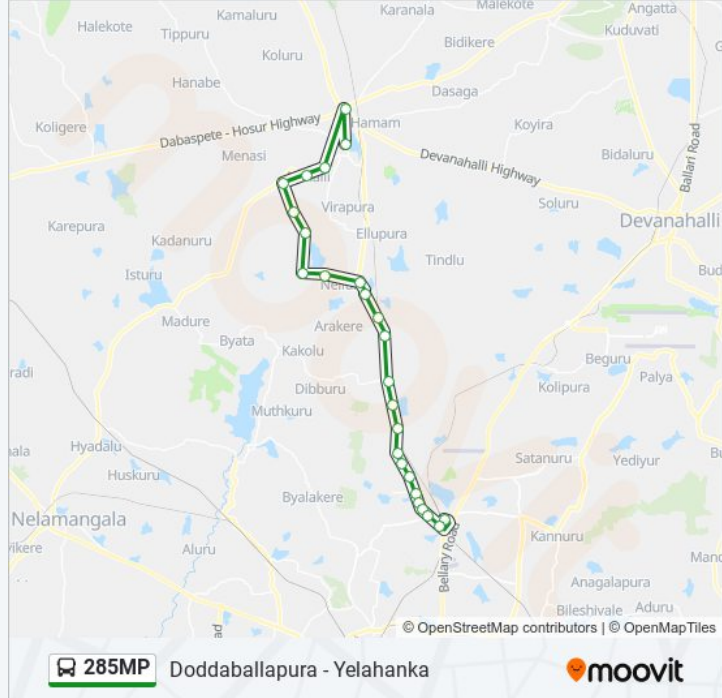

The 285MP bus line (Doddaballapura - Yelahanka) has 2 routes. For regular weekdays, their operation hours are:

(1) Doddaballapura: 07:10 - 20:45(2) Yelahanka: 05:45 - 19:50

Use the Moovit App to find the closest 285MP bus station near you and find out when is the next 285MP bus arriving.

285MP bus Info**Direction:** Doddaballapura**Stops:** 25**Trip Duration:** 53 min**Line Summary:**

K.C.P. Or Petrol Bunk

K.E.B.Circle Doddaballapura

Doddaballapura Bus Stand

Direction: Yelahanka

25 stops

[VIEW LINE SCHEDULE](#)

285MP bus Info

Direction: Yelahanka

Stops: 25

Trip Duration: 47 min

Line Summary:

C.P.R.I.Yelahanka

Ananthapura Gate

Puttenahalli

Rail Wheel Factory

Escorts

Yelahanka N.E.S.Office

Yelahanka Old Town

285MP bus time schedules and route maps are available in an offline PDF at moovitapp.com. Use the [Moovit App](#) to see live bus times, train schedule or subway schedule, and step-by-step directions for all public transit in Bengaluru.