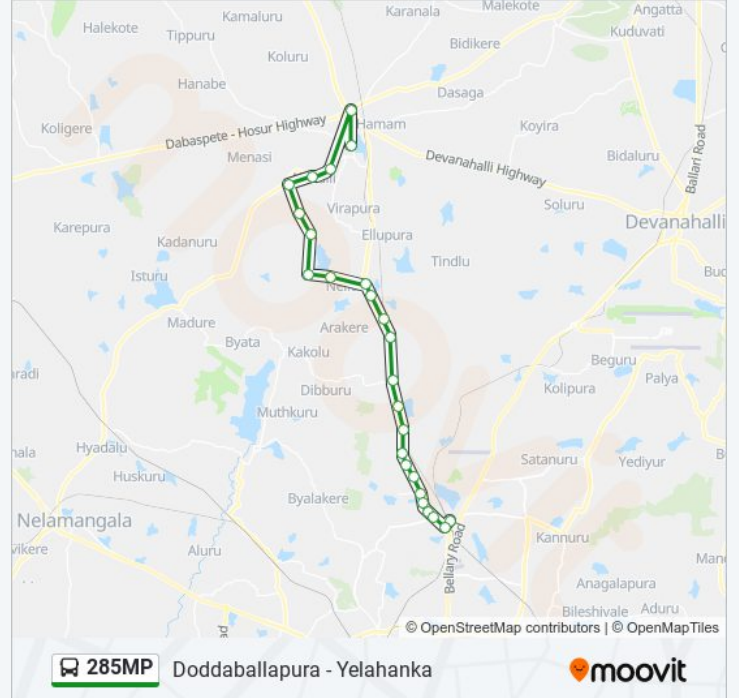

Halahalli

285MP bus Time Schedule

Doddaballapura Route Timetable:

Sunday	07:10 - 20:45
Monday	07:10 - 20:45
Tuesday	07:10 - 20:45
Wednesday	07:10 - 20:45
Thursday	07:10 - 20:45
Friday	07:10 - 20:45
Saturday	07:10 - 20:45

285MP bus Info**Direction:** Doddaballapura**Stops:** 25**Trip Duration:** 53 min**Line Summary:**

K.C.P. Or Petrol Bunk

K.E.B.Circle Doddaballapura

Doddaballapura Bus Stand

Direction: Yelahanka

25 stops

[VIEW LINE SCHEDULE](#)