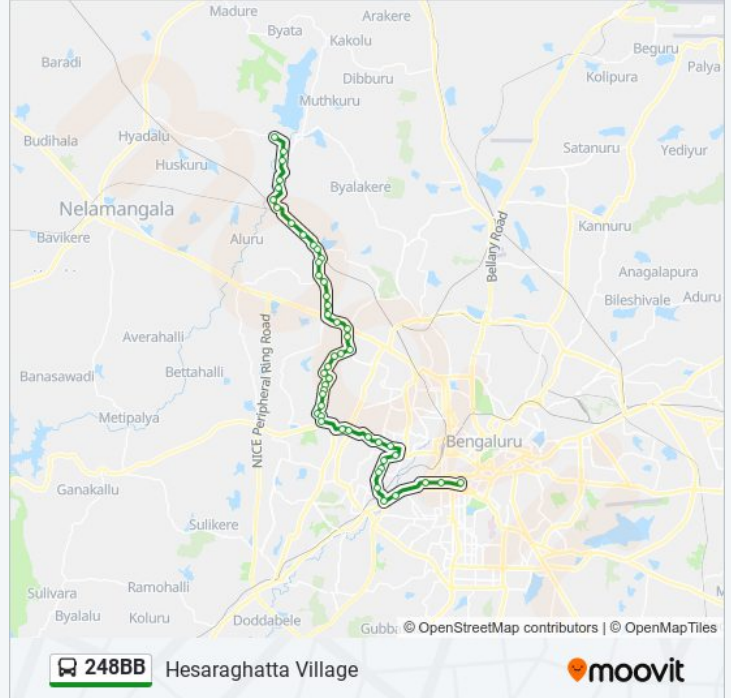

Chikka Banavara

Gangamma Temple Chikkabanavara

Dwarakanagara

Soladevanahalli Police Station

Tharabanahalli

Tharabanahalli Choultry

Thore Nagasandra Cross

Hurali Chikkanahalli

Thirumalapura

Hesaraghatta T.B.Cross

Hesaraghatta Bus Stand

248BB

Hesaraghatta Village

moovit

Direction: Kr Market

48 stops