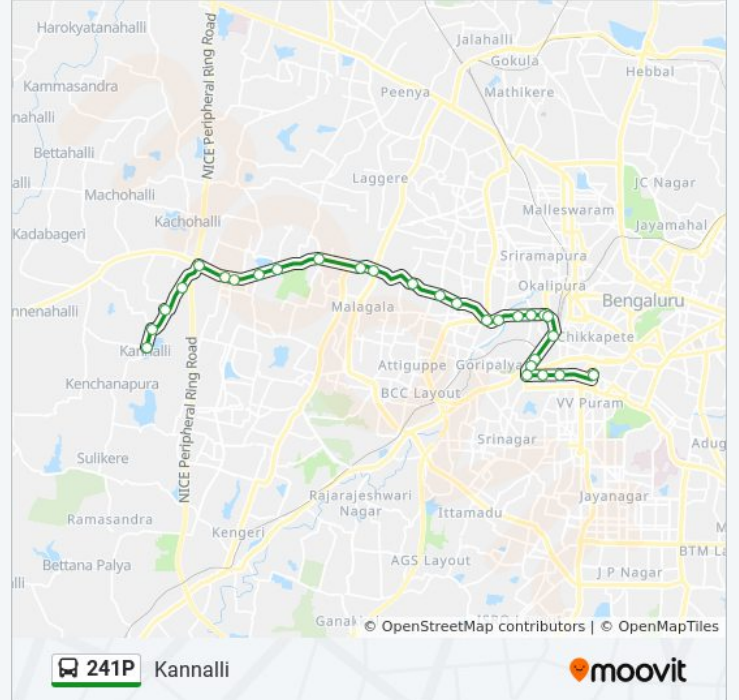

241P bus Info

Direction: Kannalli

Stops: 26

Trip Duration: 39 min

Line Summary:

Yale Kodigehalli Colony 1

Yale Kodigehalli

Dombarahatti Dongadipura Cross

Kannalli

Direction: Kr Market

25 stops

[VIEW LINE SCHEDULE](#)

Kannalli

Yale Kodigehalli

Yale Kodigehalli Colony 1

Gollarahatti