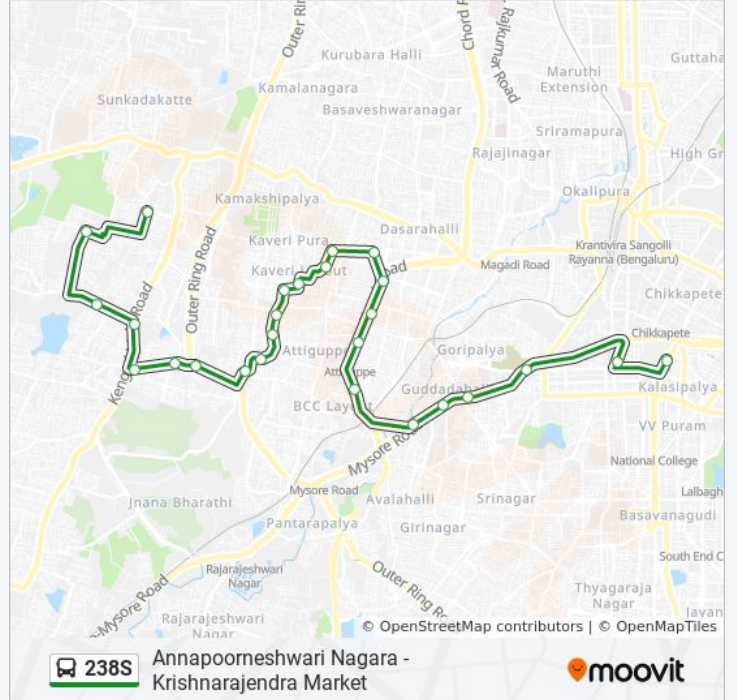

The 238S bus line (Annapoorneshwari Nagara - Krishnarajendra Market) has 2 routes. For regular weekdays, their operation hours are:

(1) Annapoorneshwari Nagara: 06:45 - 18:40(2) Krishnarajendra Market: 07:00 - 19:55

238S bus Time Schedule

Annapoorneshwari Nagara Route Timetable:

Sunday	06:45 - 18:40
Monday	06:45 - 18:40
Tuesday	06:45 - 18:40
Wednesday	06:45 - 18:40
Thursday	06:45 - 18:40
Friday	06:45 - 18:40
Saturday	06:45 - 18:40

Direction: Krishnarajendra Market

Stops: 25

Trip Duration: 38 min

Line Summary:

Vijayanagara Bus Station

Attiguppe

Bapujinagara

New Guddadahalli

Mysore Circle

Rayan Circle

K.R.Market (Kalasipalya)

238S bus time schedules and route maps are available in an offline PDF at moovitapp.com. Use the [Moovit App](#) to see live bus times, train schedule or subway schedule, and step-by-step directions for all public transit in Bengaluru.