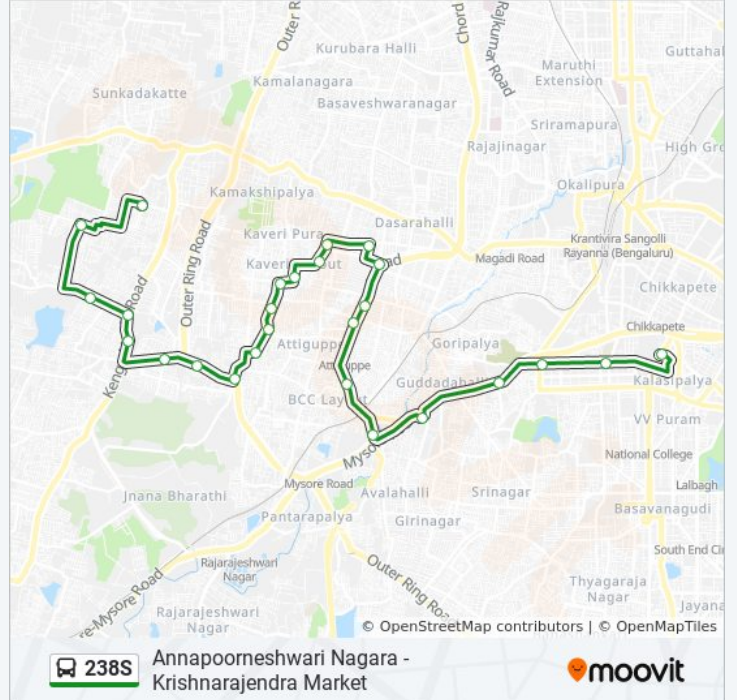

Use the Moovit App to find the closest 238S bus station near you and find out when is the next 238S bus arriving.

Direction: Annapoorneshwari Nagara

26 stops

[VIEW LINE SCHEDULE](#)

- K.R.Market (Kalasipalya)
- Rayan Circle
- Sirsi Circle
- Mysore Road Toll Gate
- Mysore Road Bus Station
- Deepanjalinagara
- Attiguppe
- Vijayanagara Bus Station
- Maruthi Mandira
- Vijayanagara
- Govindarajanagara
- Shobha Hospital
- Amarjyothinagara
- Priyadarshini Layout
- Moodalapalya
- Kalyananagara
- Canara Bank Colony
- Maruthinagara
- Nagarabhavi Circle
- 12th Block Nagarabhavi
- N.G.E.F.Layout Nagarabhavi

238S bus Time Schedule

Annapoorneshwari Nagara Route Timetable:

Sunday	06:45 - 18:40
Monday	06:45 - 18:40
Tuesday	06:45 - 18:40
Wednesday	06:45 - 18:40
Thursday	06:45 - 18:40
Friday	06:45 - 18:40
Saturday	06:45 - 18:40

238S bus Info

Direction: Annapoorneshwari Nagara

Stops: 26

Trip Duration: 44 min

Line Summary:

Dr.Ambedkar Institute Of Technology

Deepa Complex

Iti Layout Mallathalli

Srigandhada Kaval D Group Employees Layout

Annapoorneshwari Nagara

Direction: Krishnarajendra Market

25 stops

[VIEW LINE SCHEDULE](#)

Annapoorneshwari Nagara

Srigandhada Kaval D Group Employees Layout

Iti Layout Mallathalli