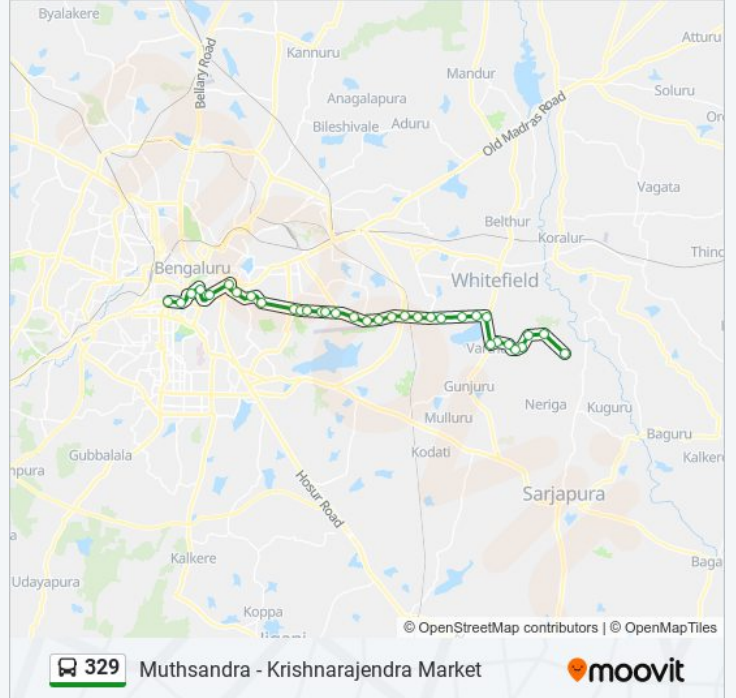

Marathahalli

Marathahalli Bridge

Munnekolalu Cross (Spice Garden)

Kundalahalli Gate

Thubarahalli

Siddapura

Ramagondanahalli

Varthuru Kodi

Varthuru High School

Sorahunase Gate

Janatha Mane

Madhura Nagara Hostel

Madhuranagara

Vallepura Gate

Kottur Cross

Muthsandra

329 bus time schedules and route maps are available in an offline PDF at moovitapp.com. Use the [Moovit App](#) to see live bus times, train schedule or subway schedule, and step-by-step directions for all public transit in Bengaluru.

[About Moovit](#) • [MaaS Solutions](#) • [Supported Countries](#) • [Mooviter Community](#)

© 2024 Moovit - All Rights Reserved

Check Live Arrival Times