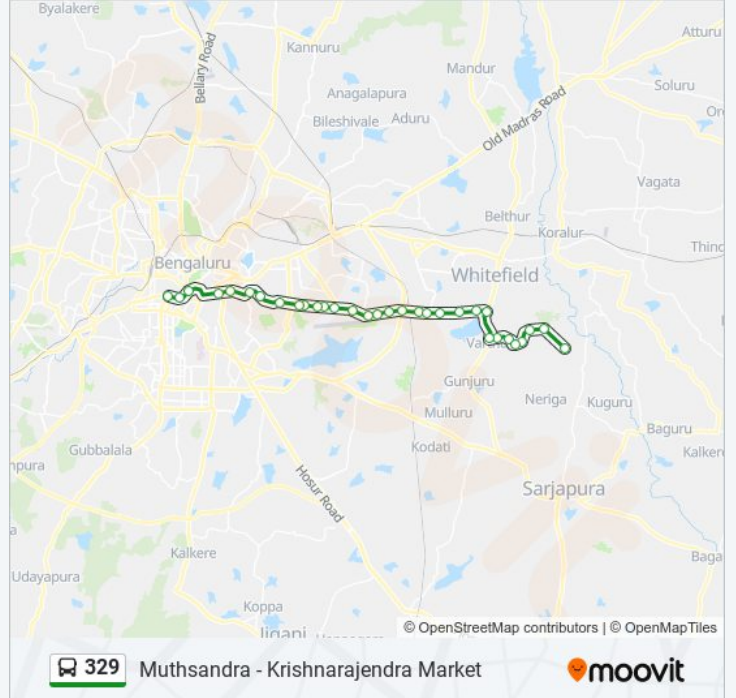

Manipal Hospital

Kodihalli

Domlur

Commando Hospital

Military Accounts Office

Life Style

Richmond Circle

Corporation

Town Hall

K.R.Market

Direction: Muthsandra

34 stops

[VIEW LINE SCHEDULE](#)

K.R.Market

Town Hall

Corporation

St.Joseph Boys High School Malya Hospital

Richmond Circle (Bishop Coton Girls High School)

Mayo Hall

Hosmat Hospital

Military Accounts Office

Commando Hospital

Domlur Flyover

Kodihalli

Manipal Hospital

Murugeshpalya

Rajarajeshwari Talkies

H.A.L.Main Gate

Helicopter Division

H.A.L.Kalyana Mantapa

Yamalur Cross

329 bus Time Schedule

Muthsandra Route Timetable:

Sunday	06:10 - 20:30
Monday	06:10 - 20:30
Tuesday	06:10 - 20:30
Wednesday	06:10 - 20:30
Thursday	06:10 - 20:30
Friday	06:10 - 20:30
Saturday	06:10 - 20:30

329 bus Info

Direction: Muthsandra

Stops: 34

Trip Duration: 55 min

Line Summary: