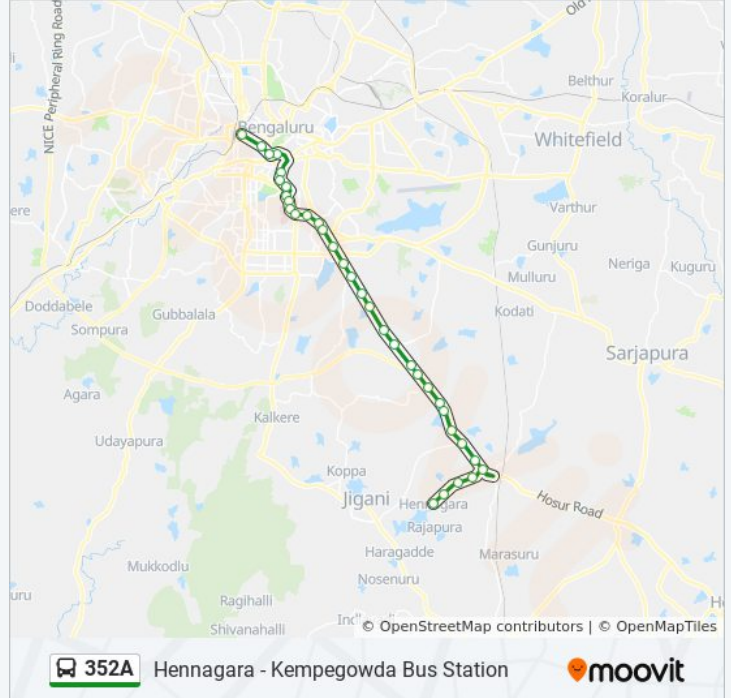

Shanthinagara Bus Station

K.H.Road

Pallavi Talkies

St.Marthas Hospital Corporation

Mysore Bank

Kempegowda Bus Station

352A bus time schedules and route maps are available in an offline PDF at [moovitapp.com](https://moovitapp.com). Use the [Moovit App](#) to see live bus times, train schedule or subway schedule, and step-by-step directions for all public transit in Bengaluru.