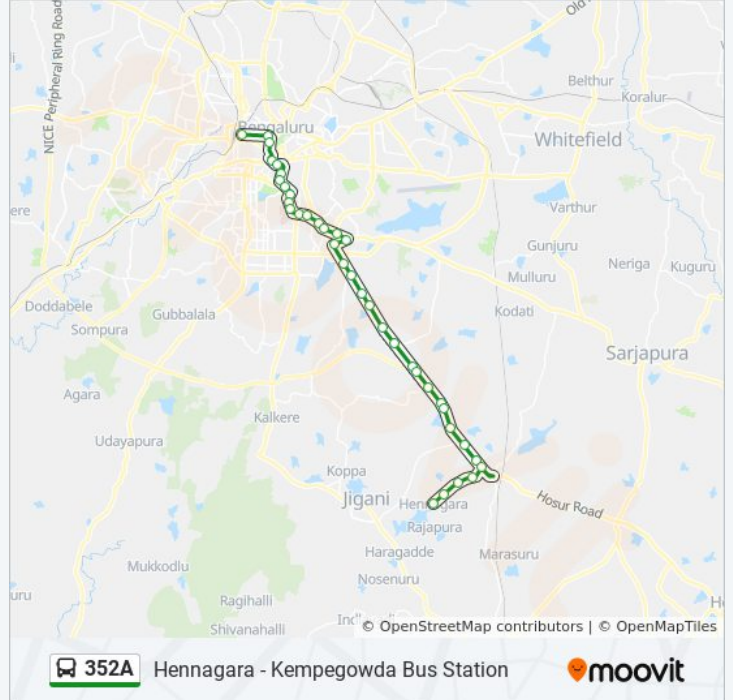

### Direction: Hennagara

37 stops

[VIEW LINE SCHEDULE](#)

- Kempegowda Bus Station
- Maharani College
- K.R.Circle
- Corporation
- Subbaiah Circle
- K.H.Road
- Shanthinagara Bus Station
- Wilson Garden Police Station
- Wilson Garden 12th Cross
- Lakkasandra
- Nimhans Hospital
- Bengaluru Dairy Circle
- Muneshwara Temple
- Hosur Road Junction
- St Johns Hospital
- Koramangala Water Tank
- Krupanidhi College Madiwala
- Madiwala
- Roopena Agrahara
- Bommanahalli
- Garvebhavi Palya
- Kudlu Gate

### 352A bus Time Schedule

Hennagara Route Timetable:

Sunday	06:05 - 20:05
Monday	06:05 - 20:05
Tuesday	06:05 - 20:05
Wednesday	06:05 - 20:05
Thursday	06:05 - 20:05
Friday	06:05 - 20:05
Saturday	06:05 - 20:05

### 352A bus Info

**Direction:** Hennagara

**Stops:** 37

**Trip Duration:** 58 min

**Line Summary:**

Singasandra  
 Hosa Road  
 Electronic City P.E.S.I.T College  
 Konappana Agarhara  
 Electronic City  
 Veerasandra  
 Huskur Gate  
 Hebbagodi  
 Bommasandra  
 B.T.L.College  
 Hennagara Gate  
 Kittagana Halli  
 Kachamaranahalli  
 H Hosahalli  
 Hennagara

**Direction: Kempegowda Bus Station**

34 stops  
[VIEW LINE SCHEDULE](#)

Hennagara  
 H Hosahalli  
 Kachamaranahalli  
 Kittagana Halli  
 Hennagara Gate  
 B.T.L.College  
 Bommasandra  
 Hebbagodi  
 Huskur Gate  
 Veerasandra  
 Electronic City  
 Konappana Agarhara  
 Electronic City P.E.S.I.T College  
 Hosa Road