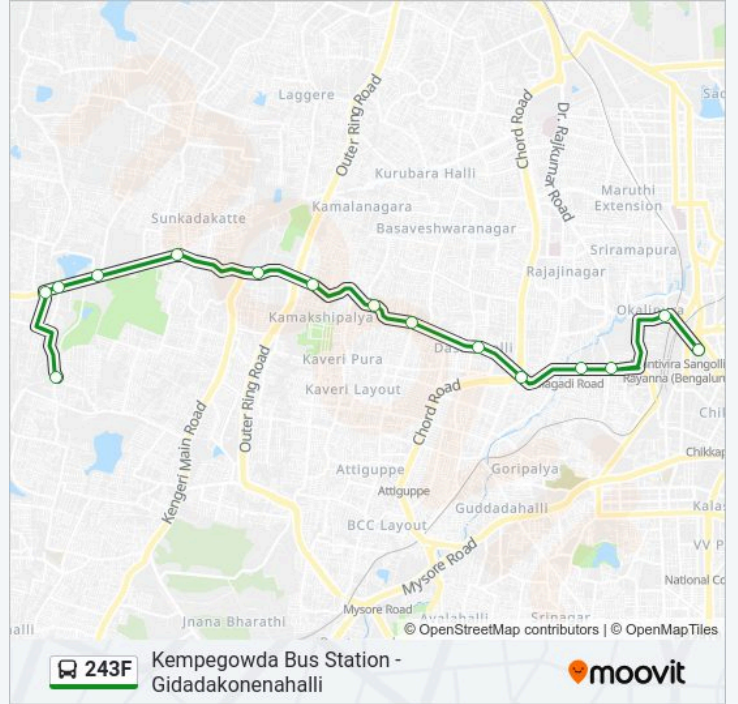

🚌 243F

Kempegowda Bus Station - Gidadakonenahalli

Get The App

The 243F bus line (Kempegowda Bus Station - Gidadakonenahalli) has 2 routes. For regular weekdays, their operation hours are:

(1) Gidadakonenahalli: 06:35 - 21:10(2) Kempegowda Bus Station: 05:45 - 20:10

243F bus Info

Direction: Gidadakonenahalli

Stops: 15

Trip Duration: 24 min

Line Summary:

Direction: Kempegowda Bus Station

15 stops

[VIEW LINE SCHEDULE](#)

243F bus Time Schedule

Kempegowda Bus Station Route Timetable:

Sunday	05:45 - 20:10
Monday	05:45 - 20:10
Tuesday	05:45 - 20:10
Wednesday	05:45 - 20:10
Thursday	05:45 - 20:10
Friday	05:45 - 20:10
Saturday	05:45 - 20:10

243F bus Info

Direction: Kempegowda Bus Station

Stops: 15

Trip Duration: 27 min

Line Summary:

243F bus time schedules and route maps are available in an offline PDF at moovitapp.com. Use the Moovit App to see live bus times, train schedule or subway schedule, and step-by-step directions for all public transit in Bengaluru.