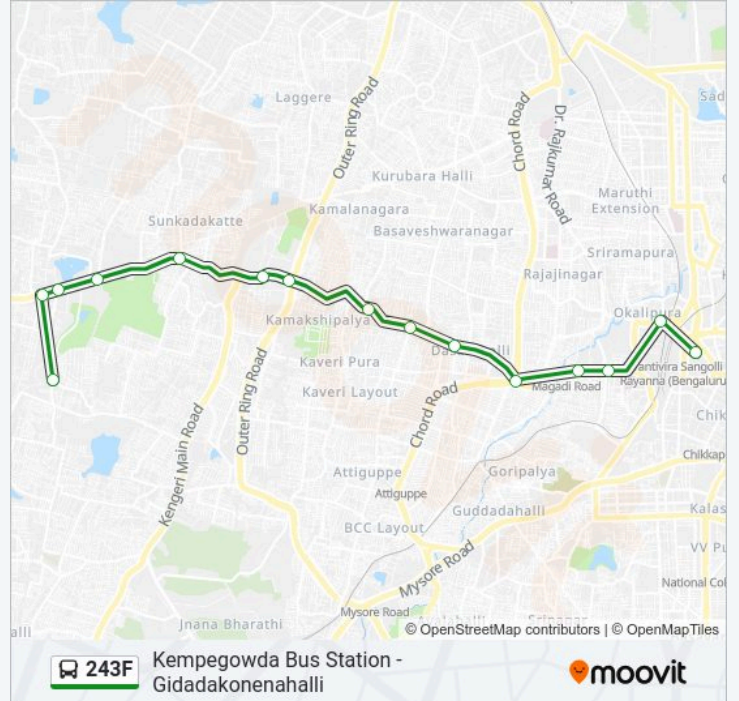

🚌 243F

Kempegowda Bus Station - Gidadakonenahalli

Get The App

The 243F bus line (Kempegowda Bus Station - Gidadakonenahalli) has 2 routes. For regular weekdays, their operation hours are:

(1) Gidadakonenahalli: 06:35 - 21:10(2) Kempegowda Bus Station: 05:45 - 20:10

Use the Moovit App to find the closest 243F bus station near you and find out when is the next 243F bus arriving.

Direction: Gidadakonenahalli

15 stops

[VIEW LINE SCHEDULE](#)

- Kempegowda Bus Station
- Okalipura
- 5th Cross Magadi Road
- 10th Cross Magadi Road
- Magadi Road Toll Gate
- Agrahara Dasarahalli
- K.H.B.Colony
- Kamakshipalya
- Sumanahalli
- Kottigepalya
- Sunkadakatte
- Herohalli Cross
- Anjananagara
- East West College Cross
- Gidadakonenahalli Cross

243F bus Time Schedule

Gidadakonenahalli Route Timetable:

Sunday	06:35 - 21:10
Monday	06:35 - 21:10
Tuesday	06:35 - 21:10
Wednesday	06:35 - 21:10
Thursday	06:35 - 21:10
Friday	06:35 - 21:10
Saturday	06:35 - 21:10

243F bus Info

Direction: Gidadakonenahalli

Stops: 15

Trip Duration: 24 min

Line Summary:

Direction: Kempegowda Bus Station

15 stops

[VIEW LINE SCHEDULE](#)