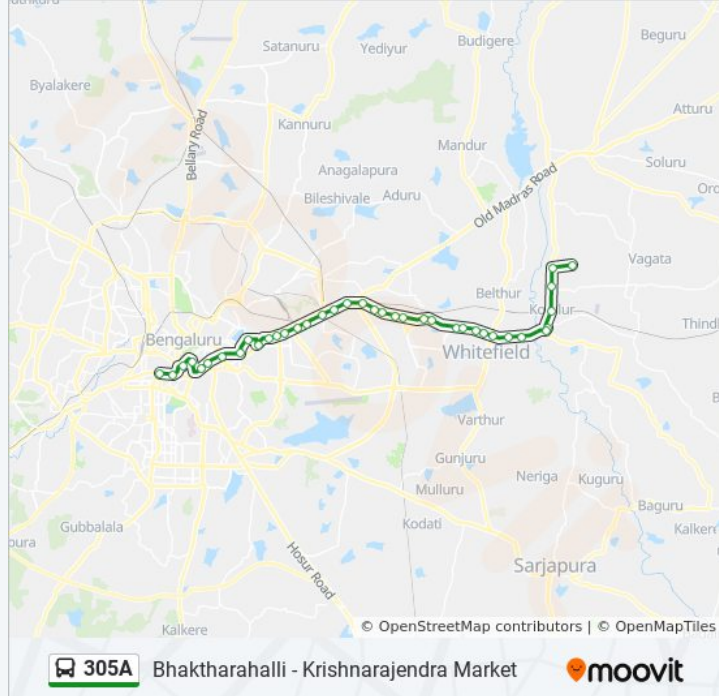

Thirumalashettyhalli Cross

Jn Of Soukya Hospital

Koraluru Railway Gate

Mallasandra

Bhaktharahalli Gate

Bhaktharahalli

### Direction: Krishnarajendra Market

35 stops

[VIEW LINE SCHEDULE](#)

Bhaktharahalli

Bhakthara Halli Cross

K Mallasandra

Koraluru Railway Gate

Jn Of Soukya Hospital