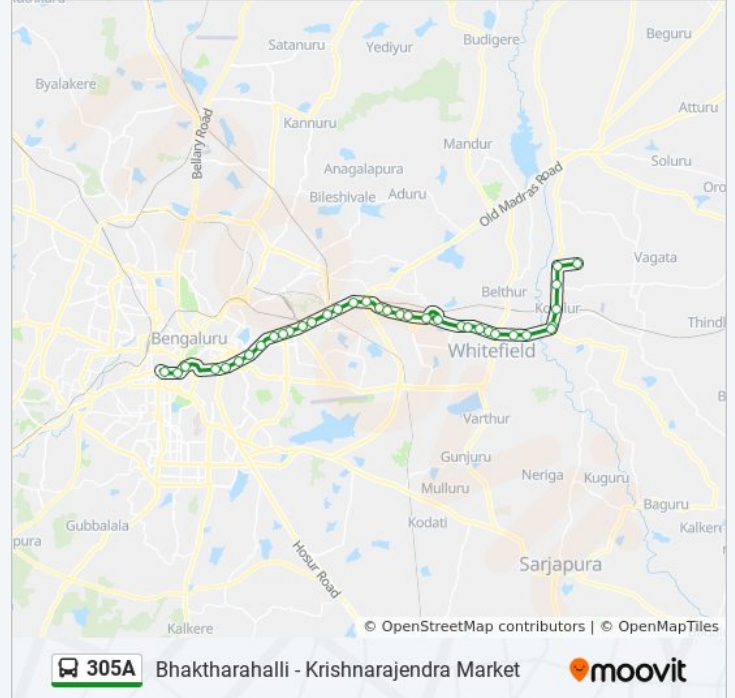

Richmond Circle

Corporation

Town Hall

K.R.Market

305A bus time schedules and route maps are available in an offline PDF at [moovitapp.com](https://moovitapp.com). Use the [Moovit App](#) to see live bus times, train schedule or subway schedule, and step-by-step directions for all public transit in Bengaluru.