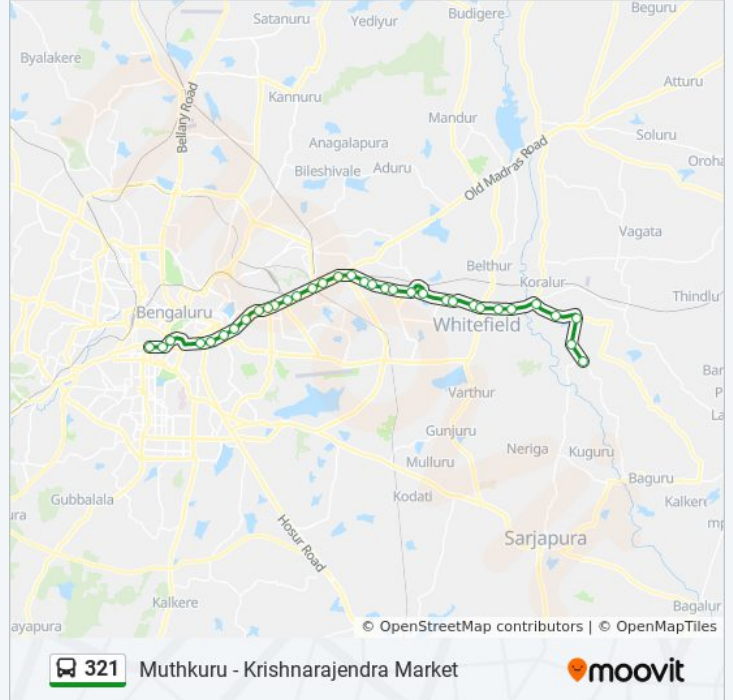

Krishnarajendra Market

Direction: Muthkuru

36 stops

[VIEW LINE SCHEDULE](#)

K.R.Market

Town Hall

Corporation

St.Joseph Boys High School Malya Hospital