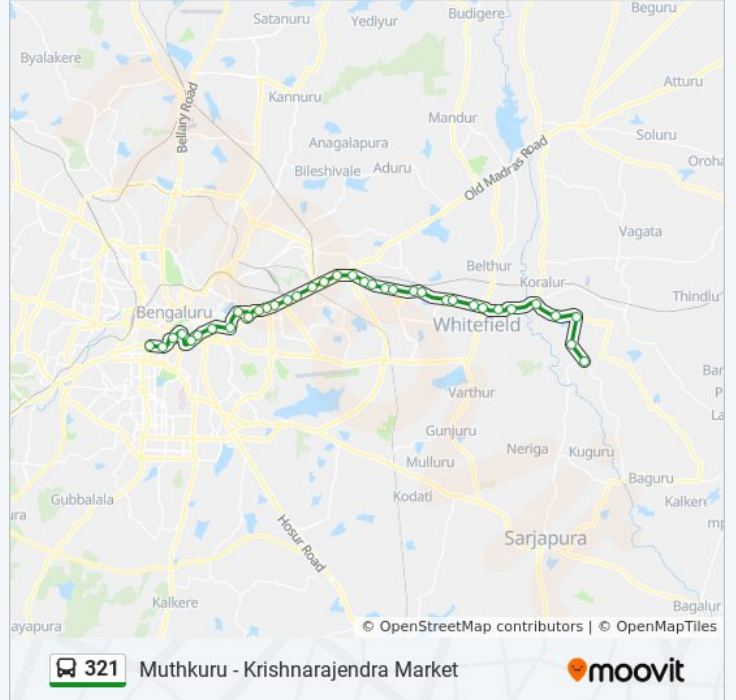

Tin Factory

K.R.Puram Metro Station

B Narayanapura

Mahadevapura

Singayyanapalya

Garudacharpalya

Brook Steel E.S.I.

Hoodi

Rajapalya

Pattandur Agrahara Gate

I.T.P.L.Whitefield

B.P.L.

Hope Farm

M.V.J.College

Channasandra

Thirumalashettyhalli Cross

Old Samethanahalli

Bhodhana Hosahalli

Naganaikna Kote

Muthkuru

321 bus time schedules and route maps are available in an offline PDF at moovitapp.com. Use the [Moovit App](#) to see live bus times, train schedule or subway schedule, and step-by-step directions for all public transit in Bengaluru.

[About Moovit](#) • [MaaS Solutions](#) • [Supported Countries](#) • [Mooviter Community](#)

© 2024 Moovit - All Rights Reserved

Check Live Arrival Times