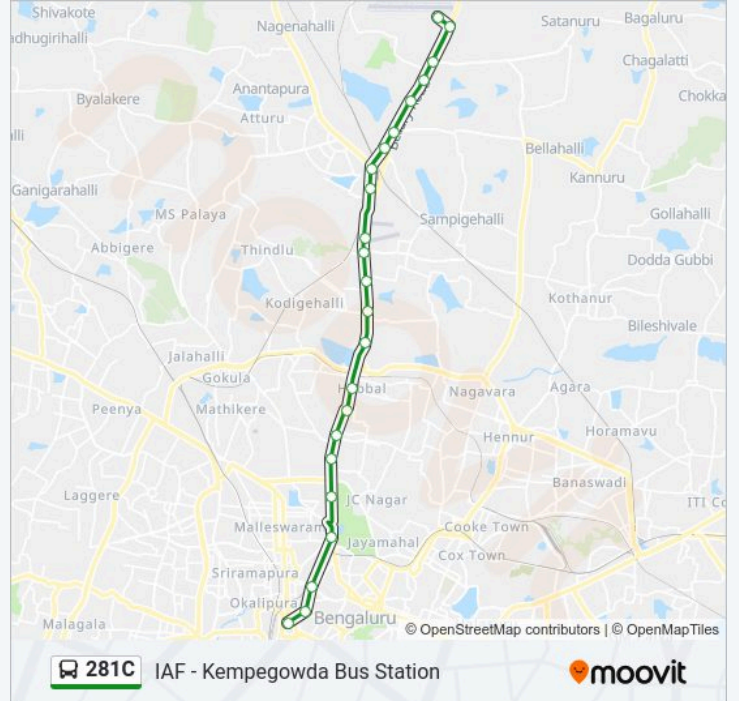

The 281C bus line (IAF - Kempegowda Bus Station) has 2 routes. For regular weekdays, their operation hours are:
(1) Iaf: 10:00 - 19:40 (2) Kempegowda Bus Station: 05:20 - 20:45
Use the Moovit App to find the closest 281C bus station near you and find out when is the next 281C bus arriving.

Direction: Iaf

23 stops

[VIEW LINE SCHEDULE](#)

- Kempegowda Bus Station
- Anand Rao Circle
- Shivananda Stores Circle
- R.M.Guttahalli
- Palace Ground
- Mekhri Circle Bus Stop
- C.B.I
- Canara Bank Hebbala
- Hebbala
- Military Dairy Farm (Esteem Mall)
- Kodigehalli Gate
- Byatarayanapura
- G.K.V.K.Gate
- Jakkur Aerodrum
- Allalassandra Gate
- Yelahanka Police Station
- Yelahanka Santhe Circle
- Kogilu Cross
- Venkatala
- Palanahalli Gate
- Bagalur Cross

Direction: Iaf

Stops: 23

Trip Duration: 40 min

Line Summary:

Indian Air Force Yelahanka

laf

Direction: Kempegowda Bus Station

21 stops

[VIEW LINE SCHEDULE](#)

laf

Indian Air Force Yelahanka

Bagalur Cross

Palanahalli Gate

Venkatala

Kogilu Cross

Yelahanka Santhe Circle