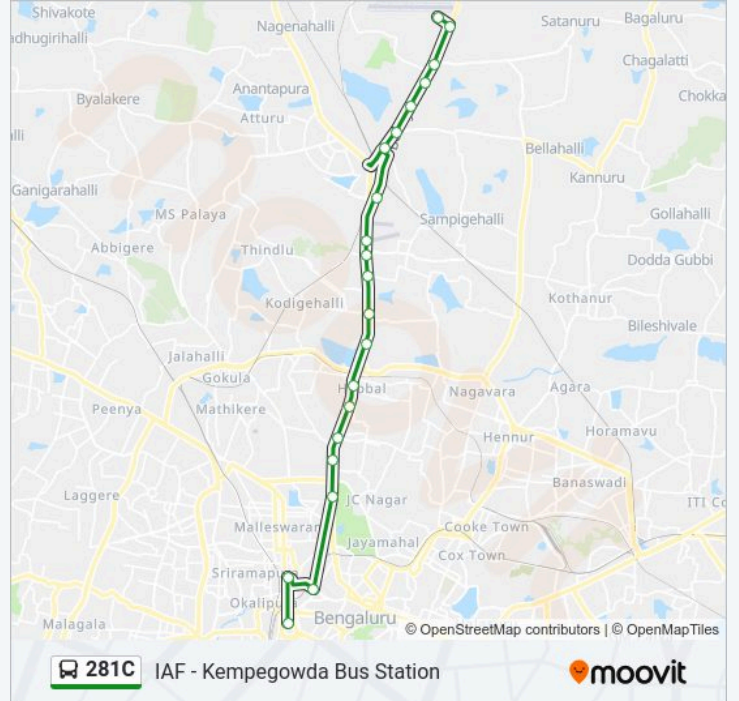

The 281C bus line (IAF - Kempegowda Bus Station) has 2 routes. For regular weekdays, their operation hours are:
(1) Iaf: 10:00 - 19:40 (2) Kempegowda Bus Station: 05:20 - 20:45
Use the Moovit App to find the closest 281C bus station near you and find out when is the next 281C bus arriving.

Direction: Iaf

Stops: 23

Trip Duration: 40 min

Line Summary:

Indian Air Force Yelahanka

laf

Direction: Kempegowda Bus Station

21 stops

C.B.I

Mekhri Circle Bus Stop

Palace Ground

281C bus Time Schedule

Kempegowda Bus Station Route Timetable:

Sunday	05:20 - 20:45
Monday	05:20 - 20:45
Tuesday	05:20 - 20:45
Wednesday	05:20 - 20:45
Thursday	05:20 - 20:45
Friday	05:20 - 20:45
Saturday	05:20 - 20:45

281C bus Info

Direction: Kempegowda Bus Station

Stops: 21

Trip Duration: 37 min

Line Summary:

Shivananda Stores Circle

Central (Towards K.B.S.Majestic)

Kempegowda Bus Station