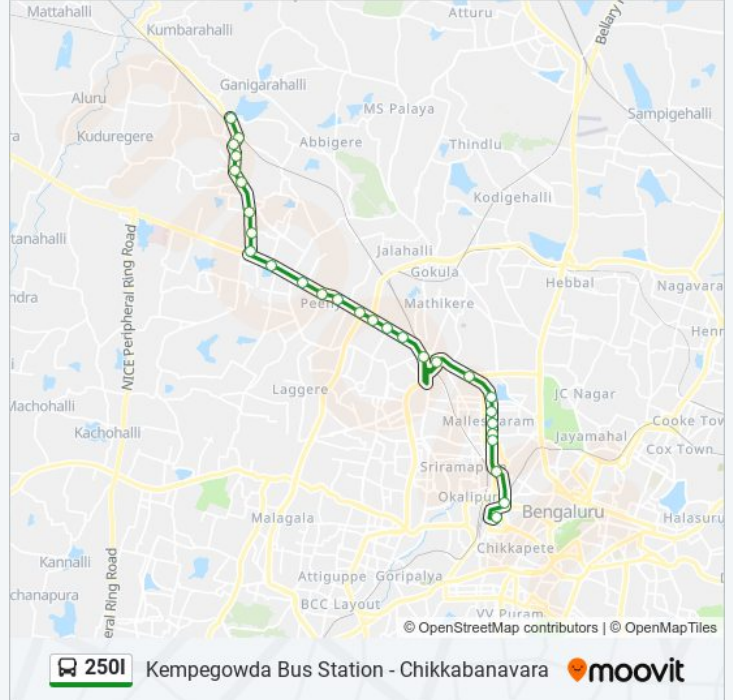

Widia School

Bagalagunte

Bone Mill

Sapthagiri College

Sapthagiri Hospital

Janapriya Apartments

Railway Station Chikkabanavara

Chikka Banavara

250I bus time schedules and route maps are available in an offline PDF at moovitapp.com. Use the [Moovit App](#) to see live bus times, train schedule or subway schedule, and step-by-step directions for all public transit in Bengaluru.

[About Moovit](#) • [MaaS Solutions](#) • [Supported Countries](#) • [Mooviter Community](#)

© 2024 Moovit - All Rights Reserved

Check Live Arrival Times