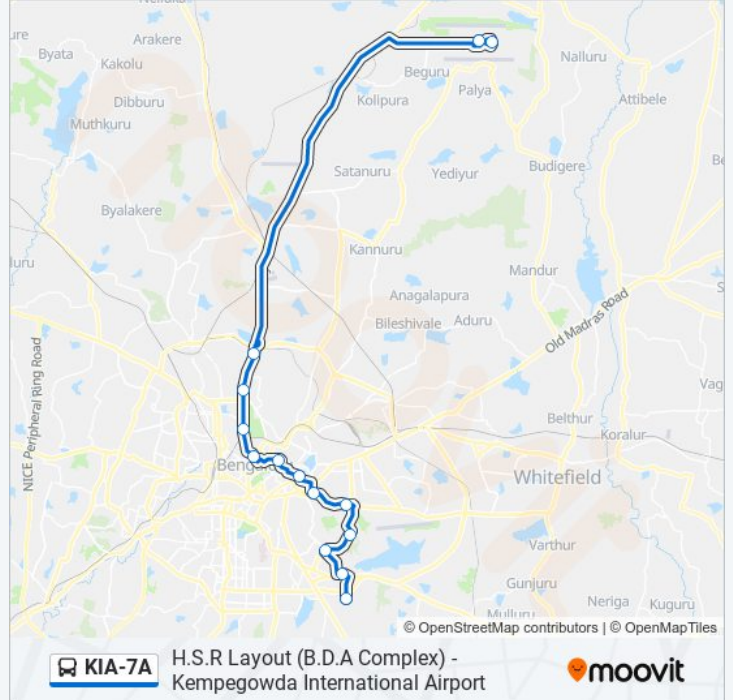

H.S.R Layout (B.D.A Complex)

KIA-7A bus Time Schedule

H.S.R Layout (B.D.A Complex) Route Timetable:

Sunday	24 hours
Monday	24 hours
Tuesday	24 hours
Wednesday	24 hours
Thursday	24 hours
Friday	24 hours
Saturday	24 hours

KIA-7A bus Info

Direction: H.S.R Layout (B.D.A Complex)

Stops: 14

Trip Duration: 101 min

Line Summary:

Direction: Kempegowda International Airport

14 stops

[VIEW LINE SCHEDULE](#)