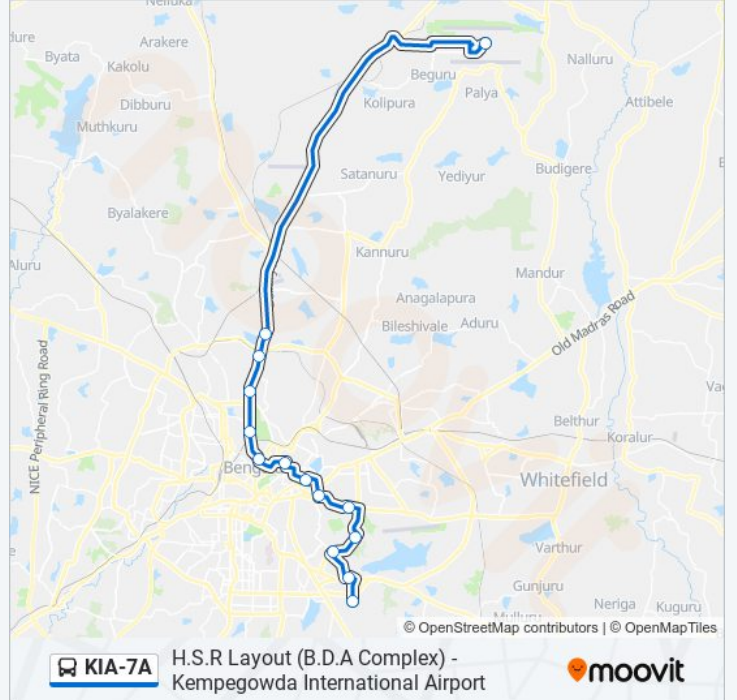

KIA-7A bus Info

Direction: H.S.R Layout (B.D.A Complex)

Stops: 14

Trip Duration: 101 min

Line Summary:

Direction: Kempegowda International Airport

14 stops

[VIEW LINE SCHEDULE](#)

KIA-7A bus Time Schedule

Kempegowda International Airport Route Timetable:

Sunday	24 hours
Monday	24 hours
Tuesday	24 hours
Wednesday	24 hours
Thursday	24 hours
Friday	24 hours
Saturday	24 hours

KIA-7A bus Info

Direction: Kempegowda International Airport

Stops: 14

Trip Duration: 101 min

Line Summary:

KIA-7A bus time schedules and route maps are available in an offline PDF at moovitapp.com. Use the Moovit App to see live bus times, train schedule or subway schedule, and step-by-step directions for all public transit in Bengaluru.