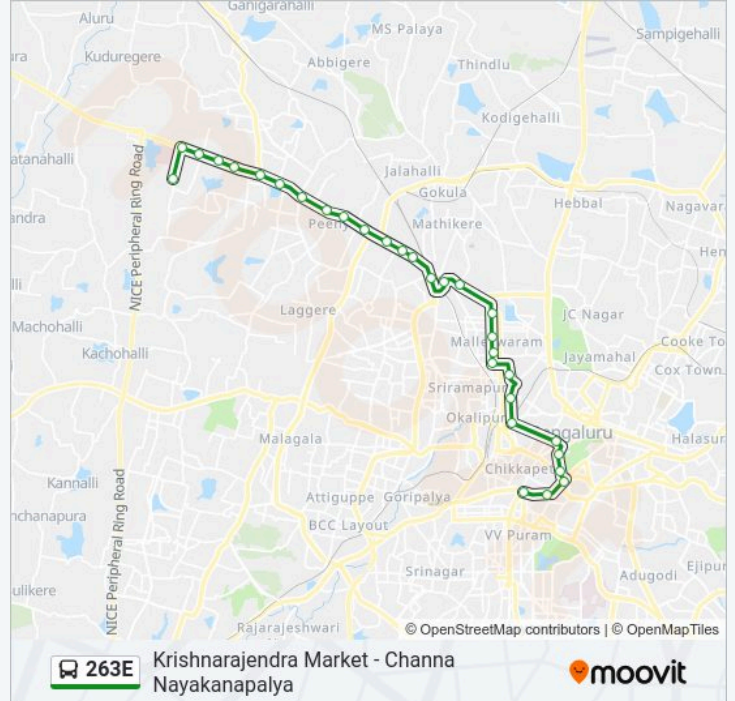

The 263E bus line (Krishnarajendra Market - Channa Nayakanapalya) has 2 routes. For regular weekdays, their operation hours are:

(1) Channa Nayakanapalya: 09:45 - 17:05 (2) Krishnarajendra Market: 05:30 - 16:00

263E bus Time Schedule

Channa Nayakanapalya Route Timetable:

Sunday	09:45 - 17:05
Monday	09:45 - 17:05
Tuesday	09:45 - 17:05
Wednesday	09:45 - 17:05
Thursday	09:45 - 17:05
Friday	09:45 - 17:05
Saturday	09:45 - 17:05

Stops: 30

Trip Duration: 45 min

Line Summary:

13th Cross Malleshwaram

8th Cross Malleshwaram

Malleshwaram Circle

Malleshwaram Link Road

Swastik Sheshadripuram College

Anand Rao Circle

Maharani College

K.R.Circle

St Marthas Hospital Corporation

Corporation

Town Hall

K.R.Market

263E bus time schedules and route maps are available in an offline PDF at moovitapp.com. Use the Moovit App to see live bus times, train schedule or subway schedule, and step-by-step directions for all public transit in Bengaluru.