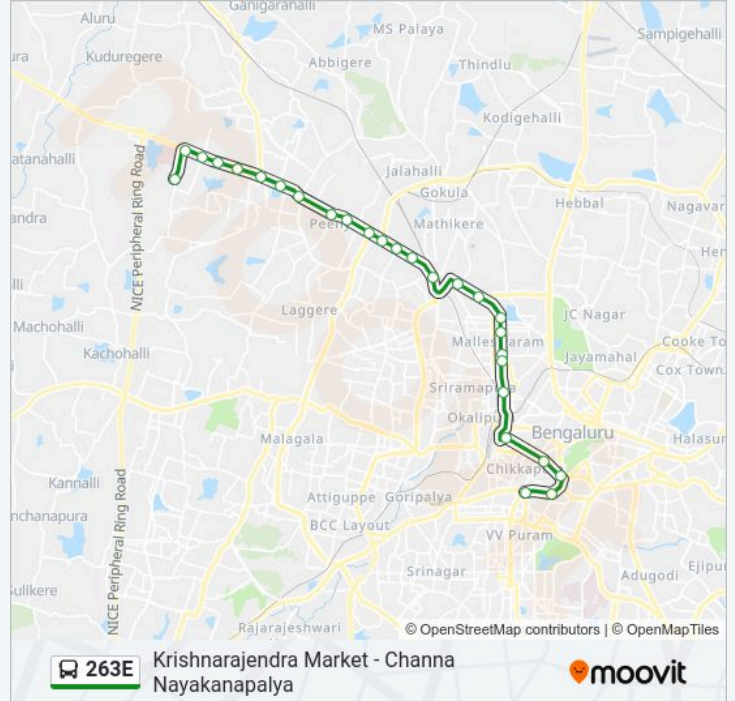

Use the Moovit App to find the closest 263E bus station near you and find out when is the next 263E bus arriving.

Direction: Channa Nayakanapalya

27 stops

[VIEW LINE SCHEDULE](#)

K.R.Market
Town Hall
St.Marthas Hospital Corporation
Mysore Bank
Kempegowda Bus Station
Central
Malleshwaram Circle
8th Cross Malleshwaram
15th Cross Malleshwaram
18th Cross Malleshwaram
Tata Institute
Yeshwanthpura Circle
Govardhan Talkies
R.M.C.Yard (Yashawanthapura New Railway Station)
M.E.I.Factory
Goraguntepalya
C.M.T.I.
S.R.S.Peenya
Peenya
Jalahalli Cross

263E bus Time Schedule

Channa Nayakanapalya Route Timetable:

Sunday	09:45 - 17:05
Monday	09:45 - 17:05
Tuesday	09:45 - 17:05
Wednesday	09:45 - 17:05
Thursday	09:45 - 17:05
Friday	09:45 - 17:05
Saturday	09:45 - 17:05

263E bus Info**Direction:** Channa Nayakanapalya**Stops:** 27**Trip Duration:** 45 min**Line Summary:**

T Dasarahalli

8th Mile Dasarahalli

Nagasandra Metro Station

Widia Factory

Marison Factory

Chikkabidarakallu

Channa Nayakanapalya

Direction: Krishnarajendra Market

30 stops

[VIEW LINE SCHEDULE](#)

Channa Nayakanapalya

Chikkabidarakallu

Marison Factory

Widia Factory