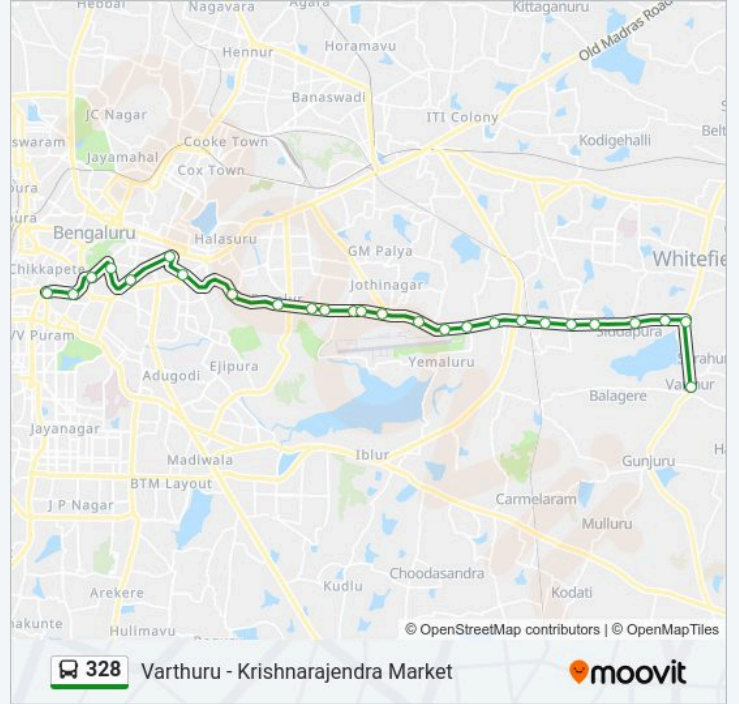

### 328 bus Time Schedule

Varthuru Route Timetable:

Sunday	06:30 - 21:00
Monday	06:30 - 21:00
Tuesday	06:30 - 21:00
Wednesday	06:30 - 21:00
Thursday	06:30 - 21:00
Friday	06:30 - 21:00
Saturday	06:30 - 21:00

### 328 bus Info

**Direction:** Varthuru

**Stops:** 26

**Trip Duration:** 45 min

**Line Summary:**

Marathahalli Bridge

Munnekolalu Cross (Spice Garden)

Kundalahalli Gate

Thubarahalli

Siddapura

Ramagondanahalli

Varthuru Kodi

Varthuru

328 bus time schedules and route maps are available in an offline PDF at [moovitapp.com](https://moovitapp.com). Use the Moovit App to see live bus times, train schedule or subway schedule, and step-by-step directions for all public transit in Bengaluru.