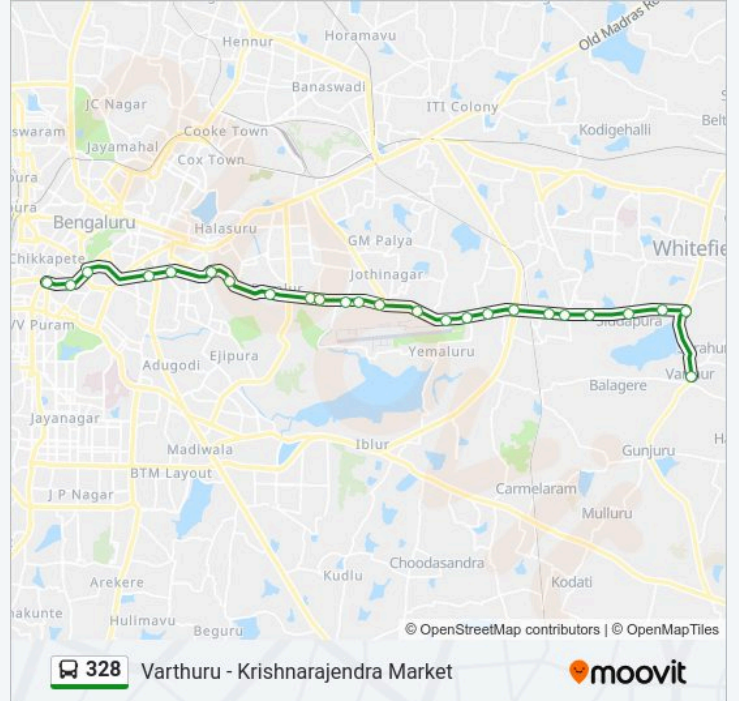

### 328 bus Info

**Direction:** Krishnarajendra Market

**Stops:** 25

**Trip Duration:** 52 min

**Line Summary:**

Richmond Circle

Corporation

Town Hall

### Direction: Varthuru

26 stops

[VIEW LINE SCHEDULE](#)

K.R.Market

Town Hall

Corporation

St.Joseph Boys High School Malya Hospital

Richmond Circle (Bishop Coton Girls High School)