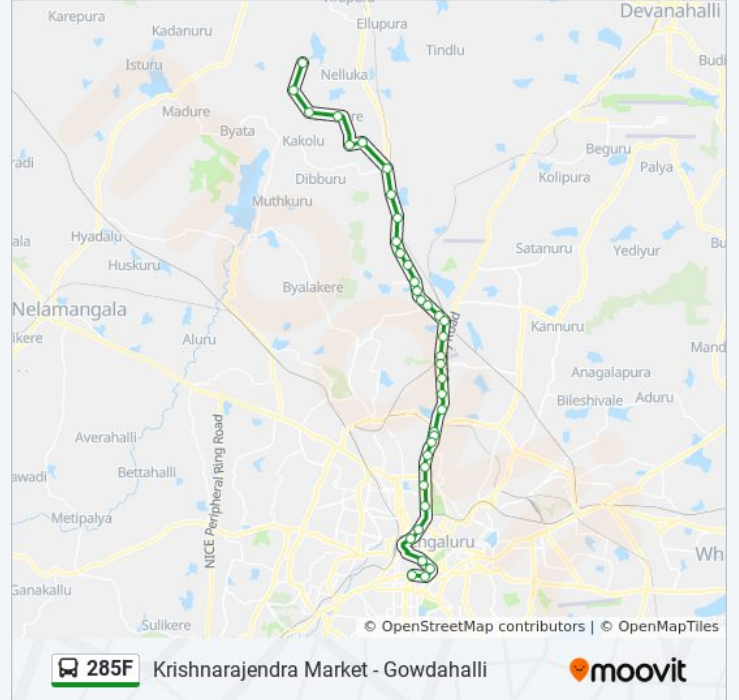

285F bus Info

Direction: Gowdahalli

Stops: 36

Trip Duration: 76 min

Line Summary:

Puttenahalli
 Ananthapura Gate
 C.P.R.I.Yelahanka
 Nagenahalli Gate
 Avalahalli
 Singanayakanahalli Gate
 Honnenahalli
 Rajanukunte
 Adde Vishwanathapura
 Arakere Gate Byrapura
 Arakere Byrapura
 Byrapura
 Haniyur
 Gowdahalli

Direction: Krishnarajendra Market

37 stops

[VIEW LINE SCHEDULE](#)

Gowdahalli
 Haniyur
 Byrapura
 Arakere Byrapura
 Arakere Gate Byrapura
 Adde Vishwanathapura
 Rajanukunte
 Honnenahalli
 Singanayakanahalli Gate
 Avalahalli
 Nagenahalli Gate
 C.P.R.I.Yelahanka
 Ananthapura Gate
 Puttenahalli
 Rail Wheel Factory