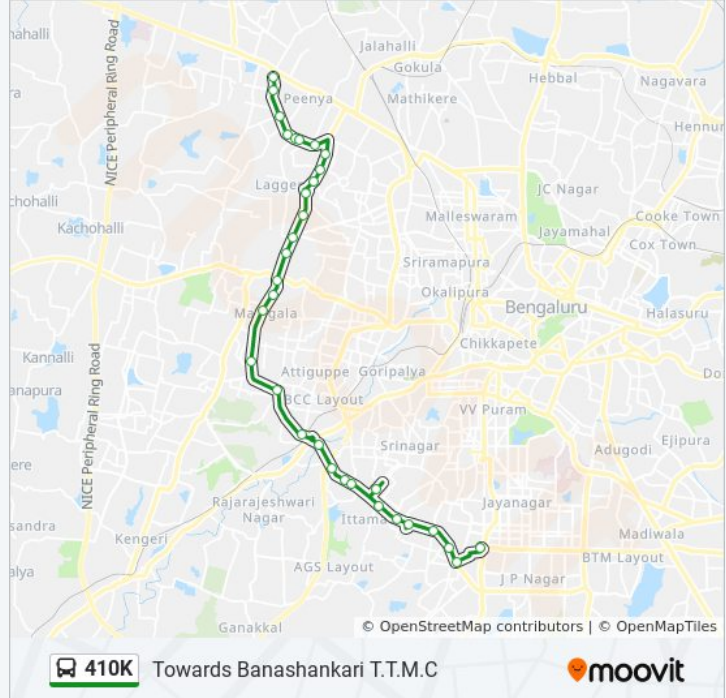

Hoskerehalli

Janatha Bazar Banashankari

Kathriguppe

Kamakya Talkies

Kadirenahalli Park

Kadirenahalli Cross

Banashankari Bus Station

Direction: Towards Jalahalli Cross

25 stops

[VIEW LINE SCHEDULE](#)

Banashankari Bus Station

Kadirenahalli Cross

Kadirenahalli Park

Devegowda Petrol Bunk

Kamakya Talkies

Kathriguppe

Janatha Bazar Banashankari

Hosakerehalli Junction

Hoskerehalli Petrol Bunk

P.E.S.College

Veerabhadra Nagara

Junction Of Nayandahalli

Manasanagara

Vinayakanagar 12th Cross

Malagala

Sumanahalli

Depot-31 Gate Summanahalli

Lurdubayi Samudaya Bhavana

410K bus Time Schedule

Towards Jalahalli Cross Route Timetable:

Sunday	07:05 - 20:55
Monday	07:05 - 20:55
Tuesday	07:05 - 20:55
Wednesday	07:05 - 20:55
Thursday	07:05 - 20:55
Friday	07:05 - 20:55
Saturday	07:05 - 20:55

410K bus Info

Direction: Towards Jalahalli Cross

Stops: 25

Trip Duration: 41 min

Line Summary: