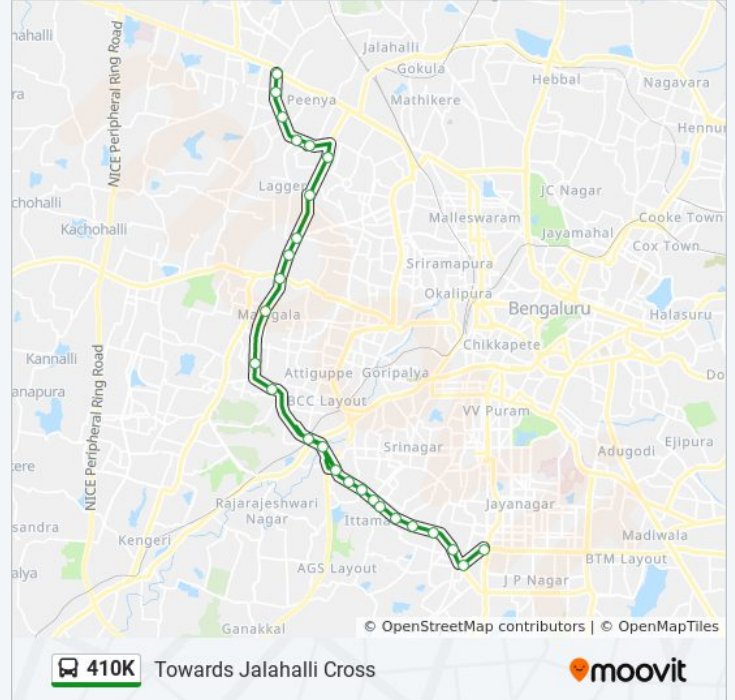

Laggere Bridge

Kanteerava Studio

Lakshmidevi Nagara Cross

Laggere Cross

T.V.S.Cross

Systems Peenya

Jalahalli Cross

410K bus time schedules and route maps are available in an offline PDF at moovitapp.com. Use the [Moovit App](#) to see live bus times, train schedule or subway schedule, and step-by-step directions for all public transit in Bengaluru.

[About Moovit](#) • [MaaS Solutions](#) • [Supported Countries](#) • [Mooviter Community](#)

© 2024 Moovit - All Rights Reserved

Check Live Arrival Times