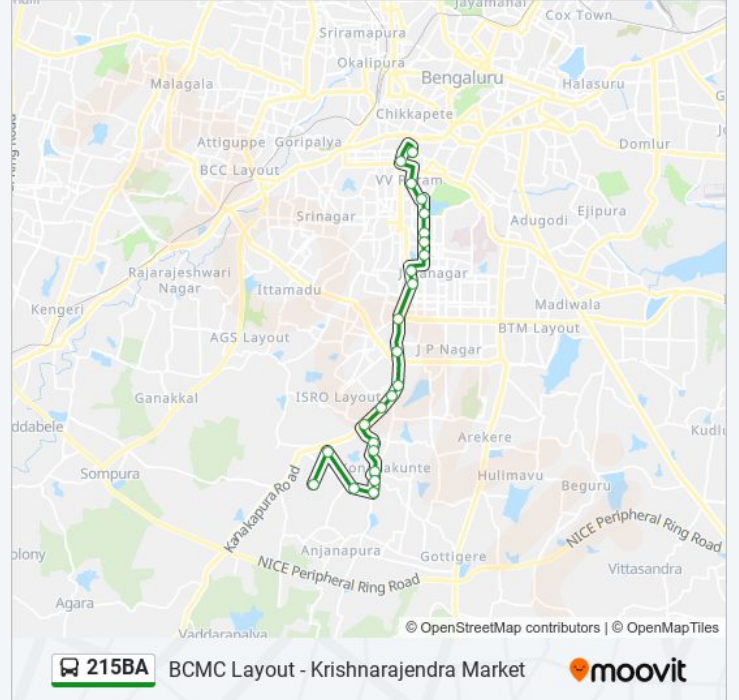

215BA bus Info

Direction: Krishnarajendra Market

Stops: 24

Trip Duration: 32 min

Line Summary:

Vijaya College

R.V.Teachers College

Lalbagh West Gate

Sajjan Rao Circle

Makkala Koota / Mahila Seva Samaja

K.R.Market (Kalasipalya)

215BA bus time schedules and route maps are available in an offline PDF at moovitapp.com. Use the Moovit App to see live bus times, train schedule or subway schedule, and step-by-step directions for all public transit in Bengaluru.