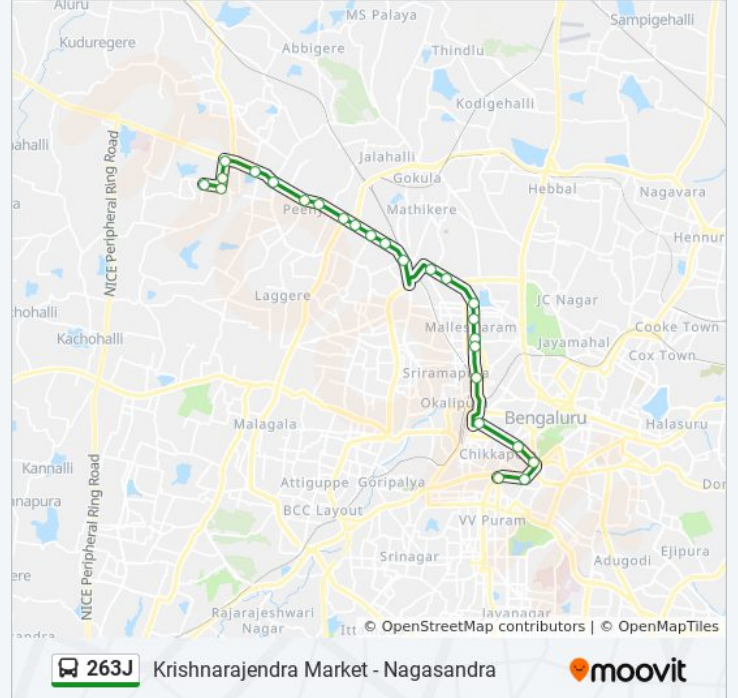

Peenya

Jalahalli Cross

T Dasarahalli

8th Mile

Rukmini Nagara

Nagasandra Cross

Nagasandra

263J bus time schedules and route maps are available in an offline PDF at moovitapp.com. Use the [Moovit App](#) to see live bus times, train schedule or subway schedule, and step-by-step directions for all public transit in Bengaluru.

[About Moovit](#) • [MaaS Solutions](#) • [Supported Countries](#) • [Mooviter Community](#)

© 2024 Moovit - All Rights Reserved

Check Live Arrival Times