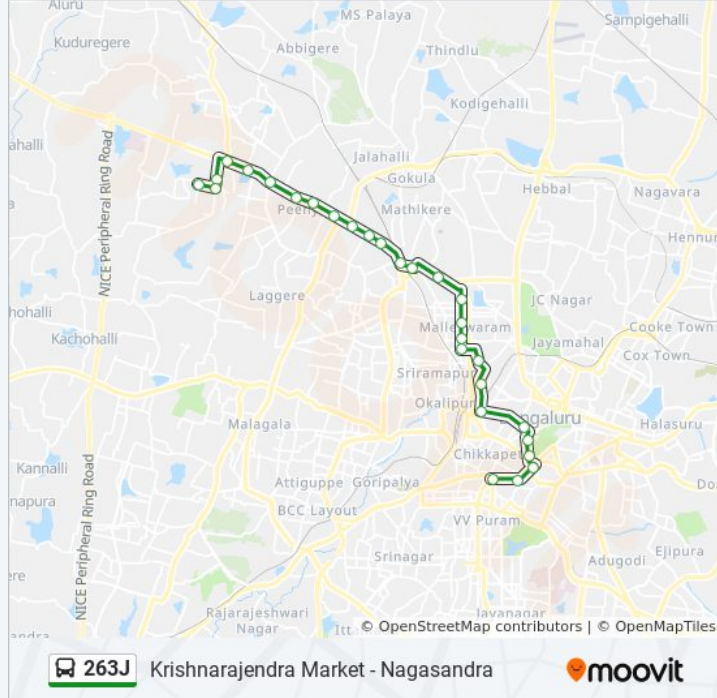

263J bus Info

Direction: Krishnarajendra Market

Stops: 28

Trip Duration: 45 min

Line Summary:

Anand Rao Circle

Maharani College

K.R.Circle

St Marthas Hospital Corporation

Corporation

Town Hall

K.R.Market

Direction: Nagasandra

25 stops

[VIEW LINE SCHEDULE](#)

K.R.Market