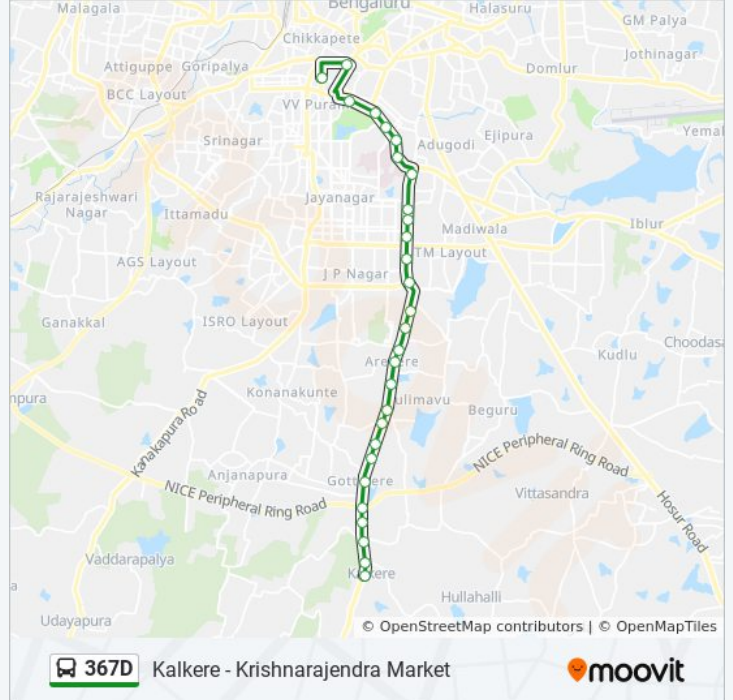

### 367D bus Info

**Direction:** Krishnarajendra Market

**Stops:** 28

**Trip Duration:** 39 min

**Line Summary:**

Coles Road

Ananda Ashrama Coles Road

Bangalore Dairy Circle

Nimhans Hospital

Lakkasandra

Wilson Garden 7th Cross

Hop Coms / Lalbagh

Lalbagh Main Gate

Town Hall

K.R.Market (Kalasipalya)

367D bus time schedules and route maps are available in an offline PDF at [moovitapp.com](https://moovitapp.com). Use the [Moovit App](#) to see live bus times, train schedule or subway schedule, and step-by-step directions for all public transit in Bengaluru.