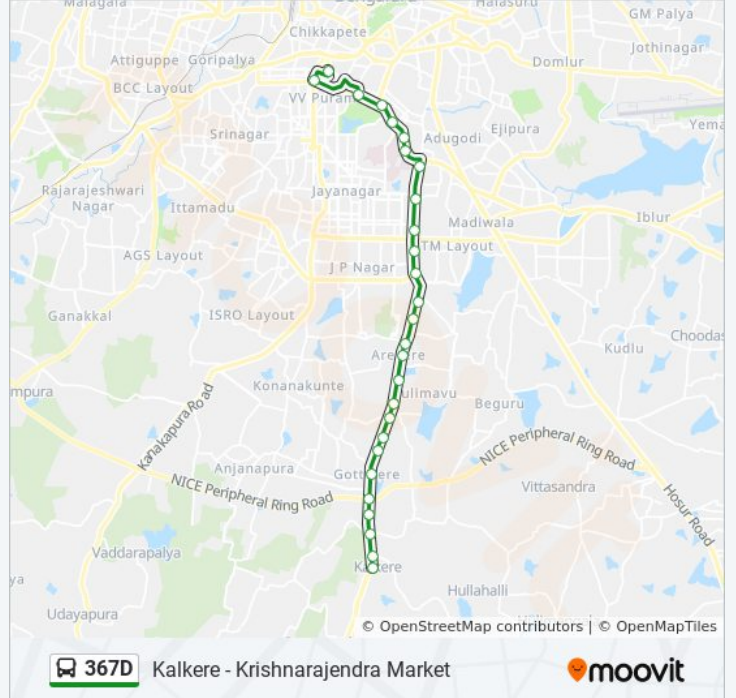

367D

Kalkere - Krishnarajendra Market

Get The App

The 367D bus line (Kalkere - Krishnarajendra Market) has 2 routes. For regular weekdays, their operation hours are: (1) Kalkere: 07:05 - 22:00(2) Krishnarajendra Market: 06:00 - 20:30  
Use the Moovit App to find the closest 367D bus station near you and find out when is the next 367D bus arriving.

**Direction: Kalkere**

27 stops

[VIEW LINE SCHEDULE](#)

- K.R.Market (Kalasipalya)
- Makkala Koota / Mahila Seva Samaja
- Lalbagh Main Gate
- Hop Coms / Lalbagh
- Wilson Garden 7th Cross
- Lakkasandra
- Nimhans Hospital
- Bengaluru Dairy Circle
- Ananda Ashrama
- Gurappanapalya
- Mico Checkpost
- J.P.Nagara 3rd Phase
- Bilekalli
- Apollo Hospital (Bannerughatta Road)
- Arakere Gate
- B.P.L.
- Hulimavu Gate
- Hulimavu (Meenakshi Temple)
- Loyola School
- Kalena Agrahara
- Himagiri
- Gottigere

**367D bus Info**

**Direction:** Kalkere

**Stops:** 27

**Trip Duration:** 47 min

**Line Summary:**

T John College

Basavanapura Gate

Koli Farm Gate / Viewers Colony

### Direction: Krishnarajendra Market

28 stops

[VIEW LINE SCHEDULE](#)

Kalkere

Tulips Resort

Koli Farm Gate / Viewers Colony

Basavanapura Gate

T John College