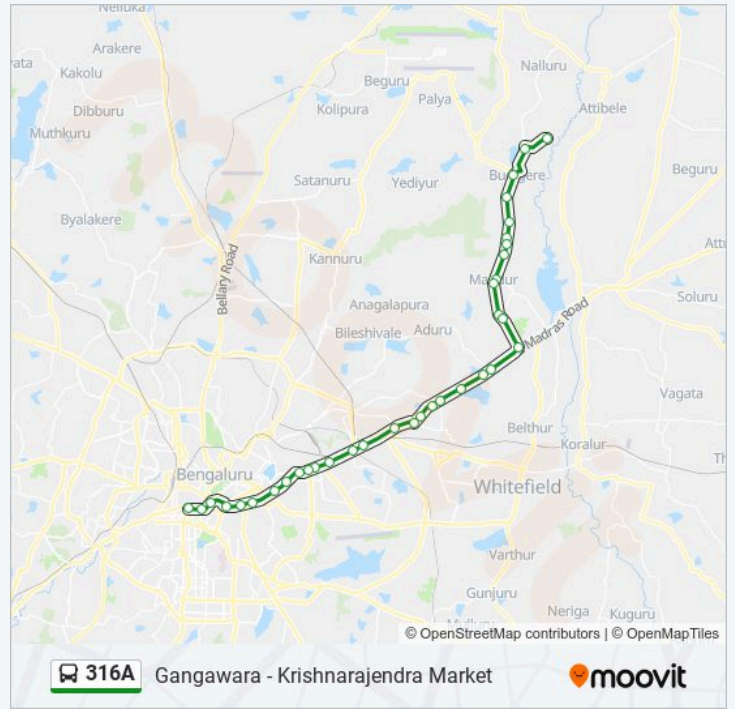

 **316A**

Gangawara - Krishnarajendra Market

Get The App

The 316A bus line (Gangawara - Krishnarajendra Market) has 2 routes. For regular weekdays, their operation hours are: (1) Gangawara: 06:30 - 20:45(2) Krishnarajendra Market: 05:00 - 18:45
Use the Moovit App to find the closest 316A bus station near you and find out when is the next 316A bus arriving.

316A bus Info

Direction: Krishnarajendra Market

Stops: 35

Trip Duration: 80 min

Line Summary:

- Bommenahalli
- S.K.F.Factory
- Budigere Cross
- Avalahalli
- Veeranahalli
- Medahalli
- Bhattarahalli
- Subashanagara
- Police Quarters K.R.Puram
- K.R.Puram Market
- I.T.I.Colony Gate
- Tin Factory
- Benniganahalli
- N.G.E.F.
- Swamy Vivekananda Metro Station / Isolation Hospital
- Binnamangala (Indiranagara R.T.O.Office)
- Depot 6 Indiranagara
- Halasuru
- Lido
- Life Style
- Richmond Circle
- Richmond Circle
- Corporation
- Town Hall
- Krishnarajendra Market