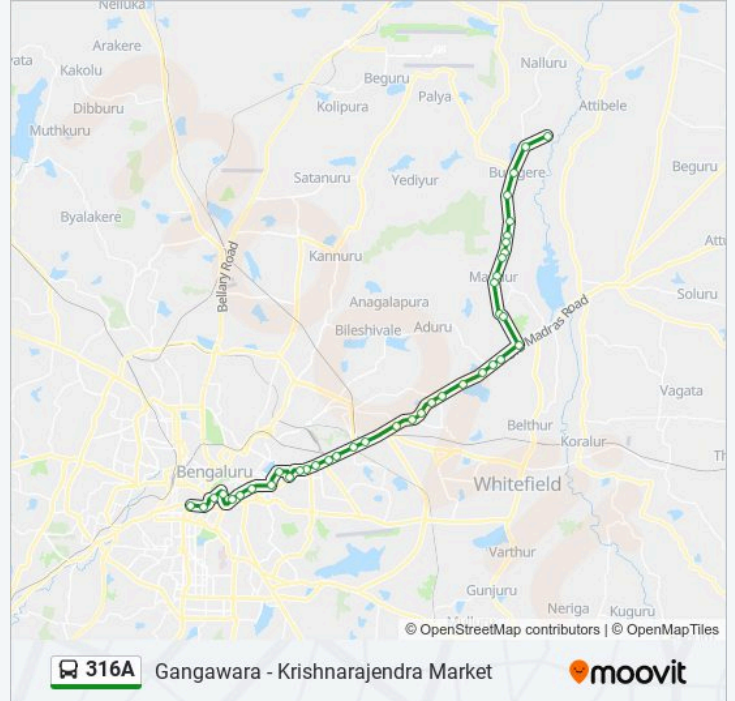

Kattugollahalli

Singarapura

Jyothipura

Thirumenahalli Gate

Handarahalli Gate

Budigere

Chowdappanahalli

Gangawara

Direction: Krishnarajendra Market

35 stops

[VIEW LINE SCHEDULE](#)

Gangawara

Chowdappanahalli

Budigere

Handarahalli Gate

Thirumenahalli Gate