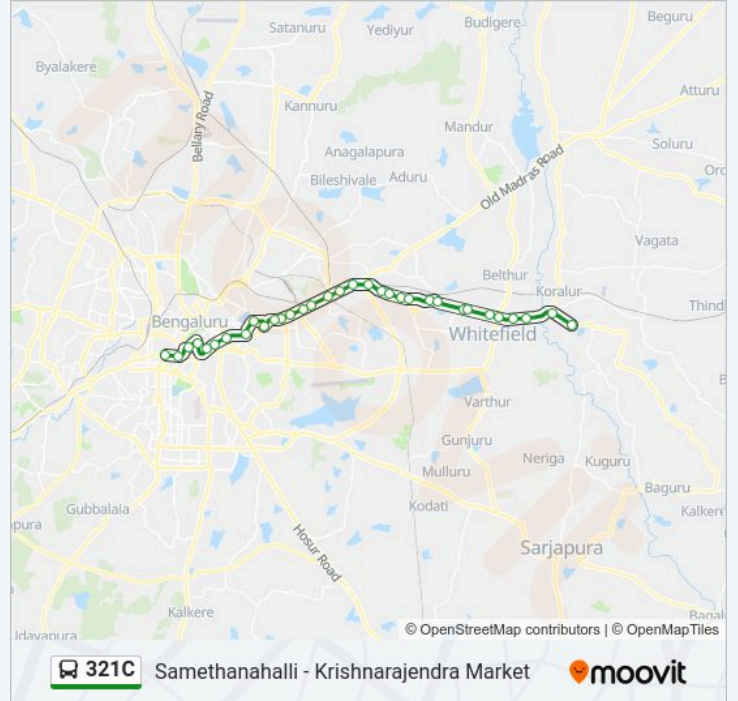

M.V.J.College

Channasandra

Thirumalashettyhalli Cross

Old Samethanahalli

321C bus time schedules and route maps are available in an offline PDF at moovitapp.com. Use the Moovit App to see live bus times, train schedule or subway schedule, and step-by-step directions for all public transit in Bengaluru.