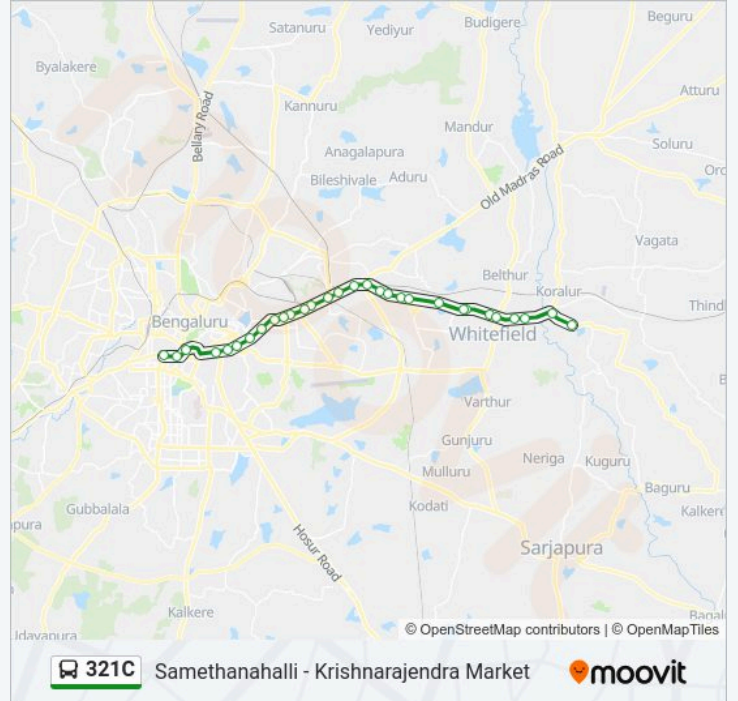

Binnamangala (Indiranagara R.T.O.Office)

Depot 6 Indiranagara

Halasuru

Lido

D.I.G.Office

Life Style

Richmond Circle

Corporation

Town Hall

Krishnarajendra Market

Direction: Samethanahalli

33 stops

[VIEW LINE SCHEDULE](#)

K.R.Market

Town Hall

Corporation

St.Joseph Boys High School Malya Hospital

Richmond Circle (Bishop Coton Girls High School)

St.Joseph College

Mayo Hall

Begum Mahal

Philips Millenium Halasuru

Halasuru

Depot 6 Indiranagara

Binnamangala (Indiranagara R.T.O.Office)

Swamy Vivekananda Metro Station / Isolation Hospital

N.G.E.F.

Baiyappanahalli Metro Station

Benniganahalli

Tin Factory

K.R.Puram Metro Station

321C bus Time Schedule

Samethanahalli Route Timetable:

Sunday	05:35 - 17:35
Monday	05:35 - 17:35
Tuesday	05:35 - 17:35
Wednesday	05:35 - 17:35
Thursday	05:35 - 17:35
Friday	05:35 - 17:35
Saturday	05:35 - 17:35

321C bus Info

Direction: Samethanahalli

Stops: 33

Trip Duration: 56 min

Line Summary: