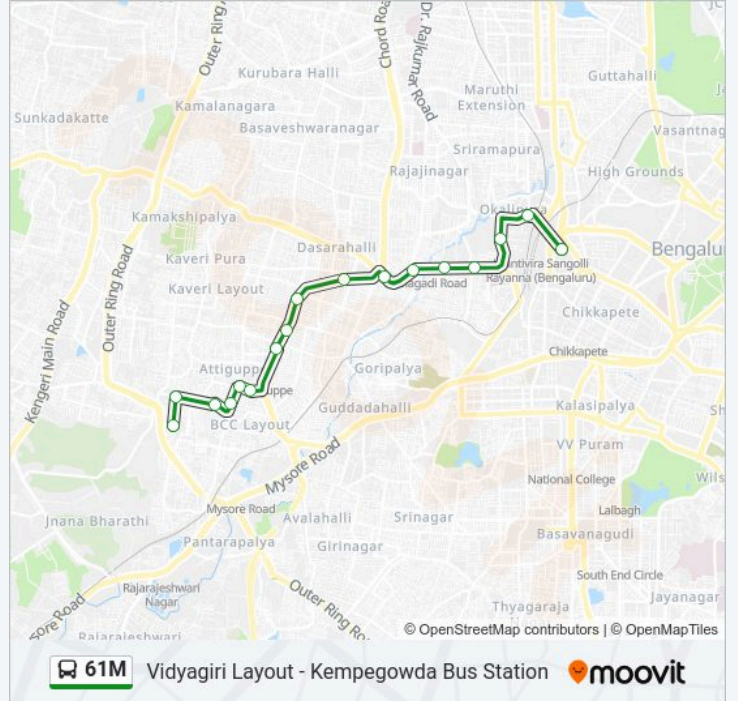

Vidyagiri Layout - Kempegowda Bus Station

Get The App

The 61M bus line (Vidyagiri Layout - Kempegowda Bus Station) has 2 routes. For regular weekdays, their operation hours are:

(1) Kempegowda Bus Station: 06:10 - 20:30(2) Vidyagiri Layout: 05:35 - 19:15

Use the Moovit App to find the closest 61M bus station near you and find out when is the next 61M bus arriving.

Direction: Kempegowda Bus Station

17 stops

[VIEW LINE SCHEDULE](#)

- Vidyagiri Layout
- Jyothi Nagara
- Chandra Layout Circle
- Ganesha Temple Chandra Layout
- Chandra Public School
- Income Tax Layout
- Vijayanagara Bus Station
- Maruthi Mandira
- Vijayanagara
- Manuvana
- Magadi Road Toll Gate
- Prasanna Theatre
- 10th Cross Magadi Road
- 5th Cross Magadi Road
- Minerva Mill
- Okalipura
- Kempegowda Bus Station

61M bus Time Schedule

Kempegowda Bus Station Route Timetable:

Sunday	06:10 - 20:30
Monday	06:10 - 20:30
Tuesday	06:10 - 20:30
Wednesday	06:10 - 20:30
Thursday	06:10 - 20:30
Friday	06:10 - 20:30
Saturday	06:10 - 20:30

61M bus Info

Direction: Kempegowda Bus Station

Stops: 17

Trip Duration: 24 min

Line Summary:

Direction: Vidyagiri Layout

17 stops

[VIEW LINE SCHEDULE](#)