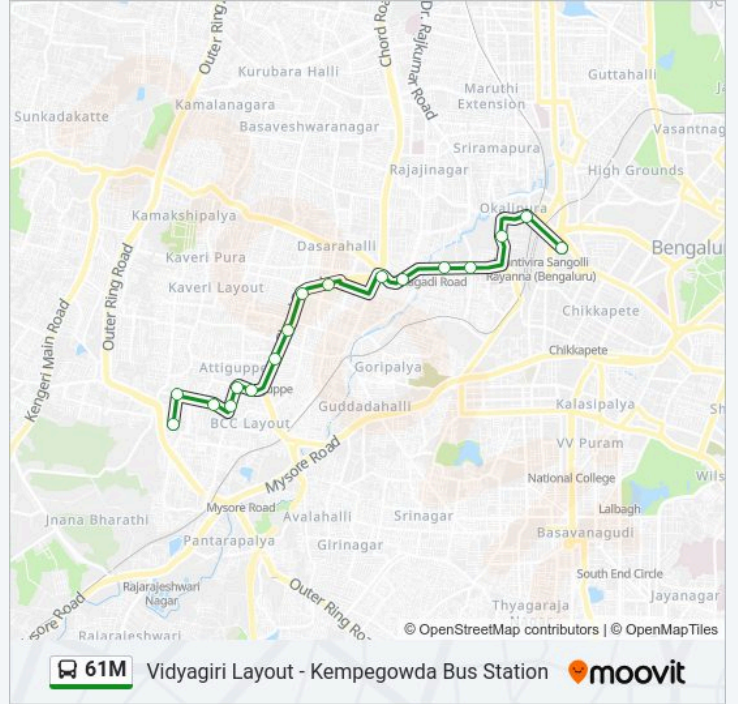

61M bus Info

Direction: Kempegowda Bus Station

Stops: 17

Trip Duration: 24 min

Line Summary:

Direction: Vidyagiri Layout

17 stops

[VIEW LINE SCHEDULE](#)

- Kempegowda Bus Station
- Okalipura
- Minerva Mill
- 5th Cross Magadi Road
- 10th Cross Magadi Road
- Prasanna Theatre
- Magadi Road Toll Gate
- Vijayanagara Vijaya Bank
- Vijayanagara
- Maruthi Mandira
- Vijayanagara Bus Station
- Income Tax Layout
- Chandra Public School
- Ganesha Temple Chandra Layout
- Chandra Layout Circle
- Jyothi Nagara
- Vidyagiri Layout

61M bus Time Schedule

Vidyagiri Layout Route Timetable:

Sunday	05:35 - 19:15
Monday	05:35 - 19:15
Tuesday	05:35 - 19:15
Wednesday	05:35 - 19:15
Thursday	05:35 - 19:15
Friday	05:35 - 19:15
Saturday	05:35 - 19:15

61M bus Info

Direction: Vidyagiri Layout

Stops: 17

Trip Duration: 22 min

Line Summary:

61M bus time schedules and route maps are available in an offline PDF at moovitapp.com. Use the Moovit App to see live bus times, train schedule or subway schedule, and step-by-step directions for all public transit in Bengaluru.