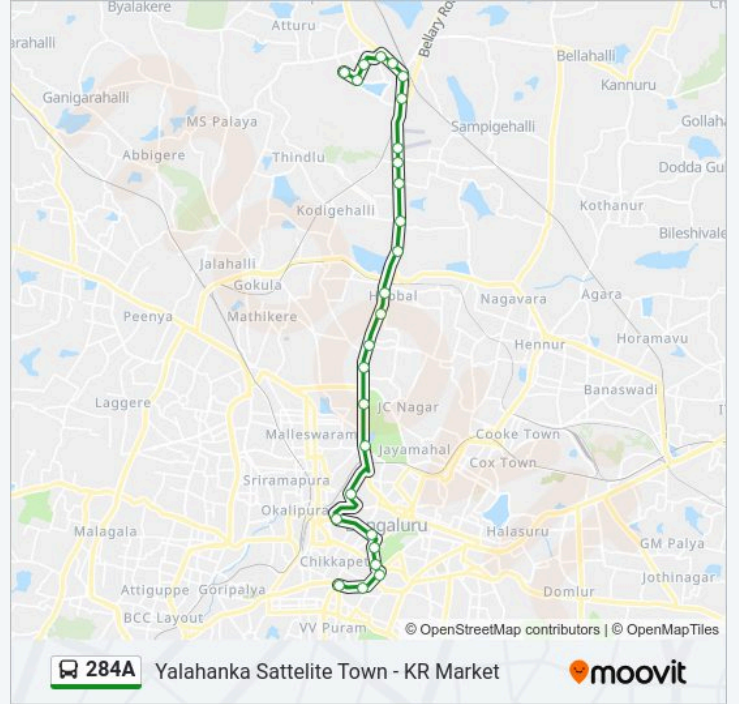

Maharani College

K.R.Circle

St Marthas Hospital Corporation

Corporation

Town Hall

K.R.Market

284A bus time schedules and route maps are available in an offline PDF at moovitapp.com. Use the Moovit App to see live bus times, train schedule or subway schedule, and step-by-step directions for all public transit in Bengaluru.

© 2024 Moovit - All Rights Reserved