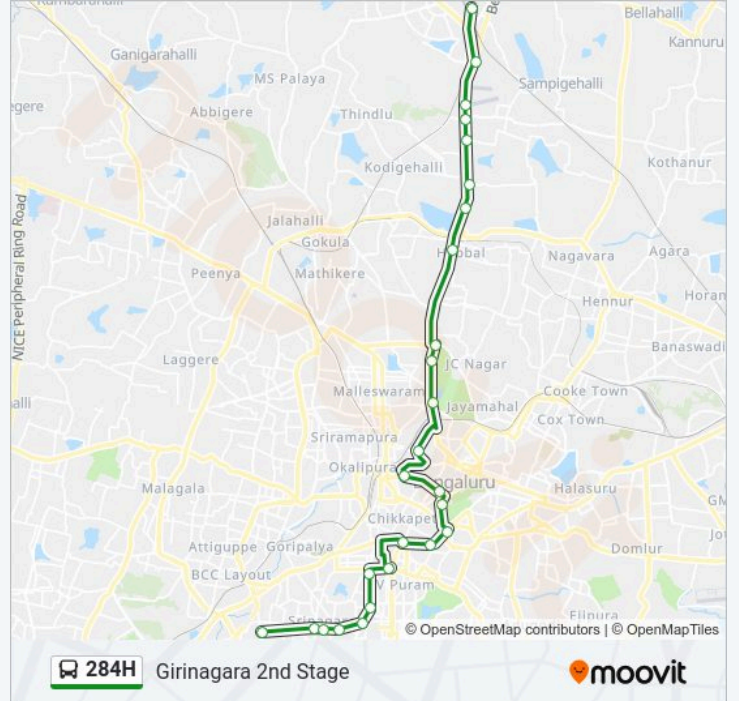

Use the Moovit App to find the closest 284H bus station near you and find out when is the next 284H bus arriving.

Direction: Girinagara 2nd Stage

26 stops

[VIEW LINE SCHEDULE](#)

Yelahanka Old Town
Allalassandra Gate
Jakkur Aerodrum
G.K.V.K.Gate
Byatarayanapura
Dasarahalli Road Junction
Military Dairy Farm (Esteem Mall)
Hebbala
Mekhri Circle (Jayamahal Road)
Palace Ground
R.M.Guttahalli
Shivananda Stores
Anand Rao Circle
Maharani College
K.R.Circle
Corporation
Town Hall
Krishnarajendra Market
Makkala Koota
Chamarajapete
Ramakrishna Ashrama

284H bus Time Schedule

Girinagara 2nd Stage Route Timetable:

Sunday	10:25 - 16:55
Monday	10:25 - 16:55
Tuesday	10:25 - 16:55
Wednesday	10:25 - 16:55
Thursday	10:25 - 16:55
Friday	10:25 - 16:55
Saturday	10:25 - 16:55

284H bus Info

Direction: Girinagara 2nd Stage

Stops: 26

Trip Duration: 45 min

Line Summary:

Hanumanthanagara Ward Office

Nirmala Store

Apex Bank

Nagendra Block

Girinagara Extension

Direction: Yelahanka

28 stops

[VIEW LINE SCHEDULE](#)

Girinagara Extension

Nagendra Block

Apex Bank