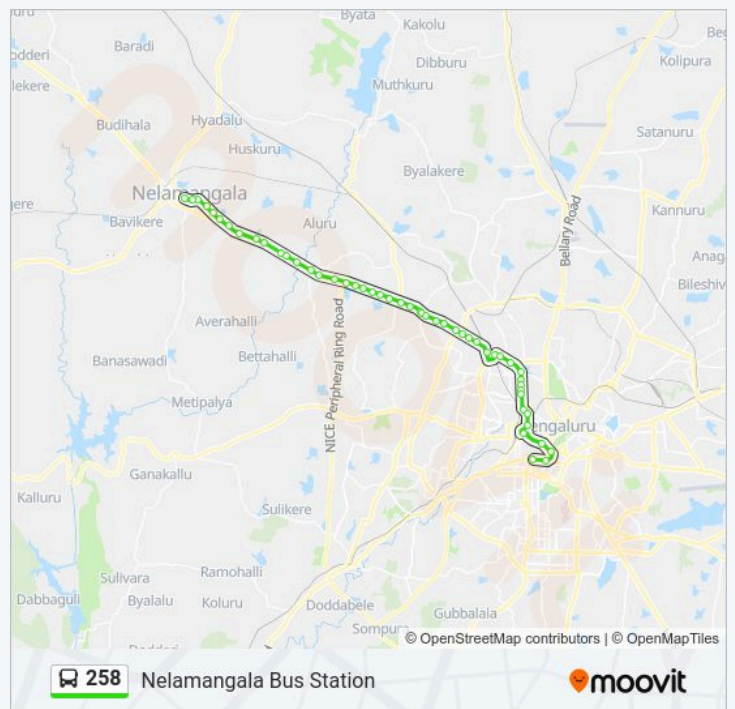

Tuesday	06:05 - 19:30
Wednesday	06:05 - 19:30
Thursday	06:05 - 19:30
Friday	06:05 - 19:30
Saturday	06:05 - 19:30

258 bus Info

Direction: Nelamangala Bus Station

Stops: 50

Trip Duration: 78 min

Line Summary: