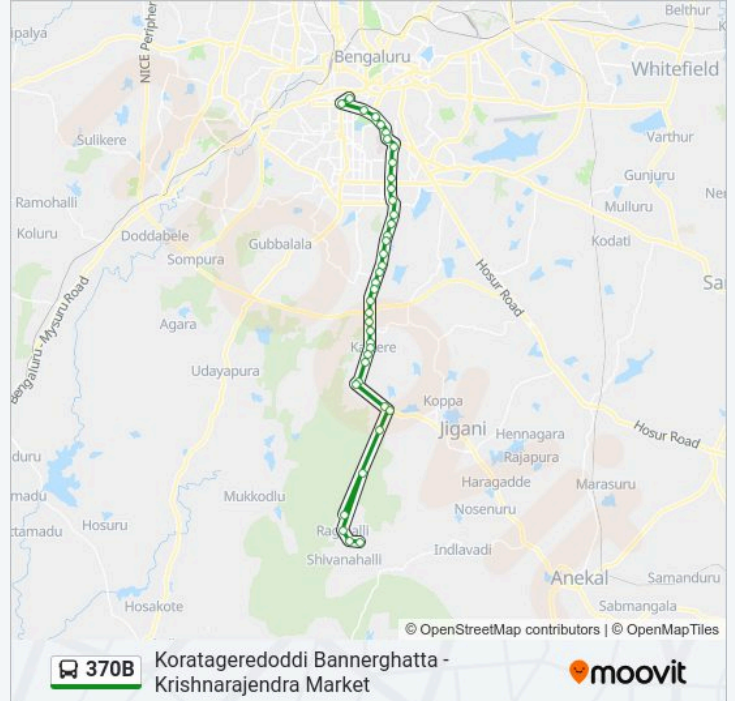

Direction: Krishnarajendra Market

39 stops

[VIEW LINE SCHEDULE](#)

Koratageredoddi Bannerghatta

Mudalayyanadoddi

Ragihalli

Nagammana Doddi

Muthurayaswami Temple