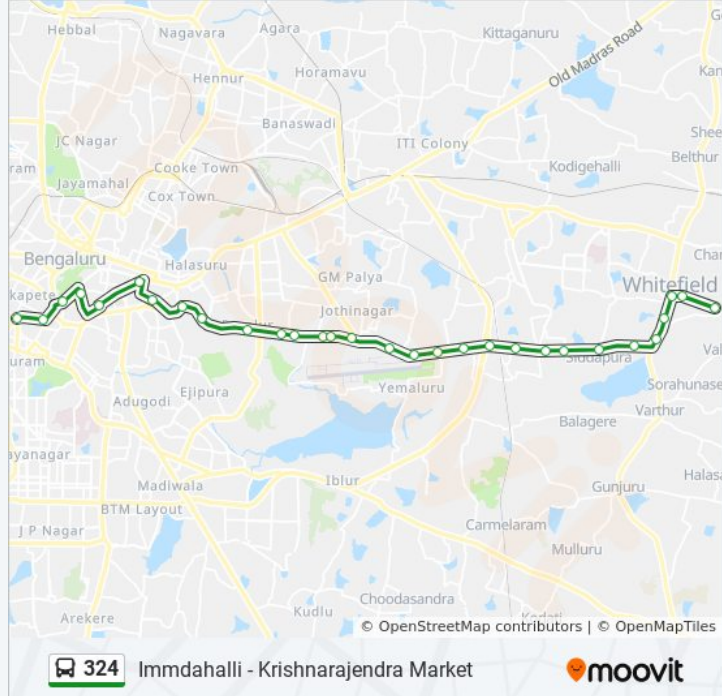

324 bus Info

Direction: Immdahalli

Stops: 30

Trip Duration: 50 min

Line Summary:

Thubarahalli

Siddapura

Ramagondanahalli

Varthuru Kodi

Brooke Bond

Whitefield Post Office

Gandhipura

Immadihalli

Direction: Krishnarajendra Market

28 stops

[VIEW LINE SCHEDULE](#)