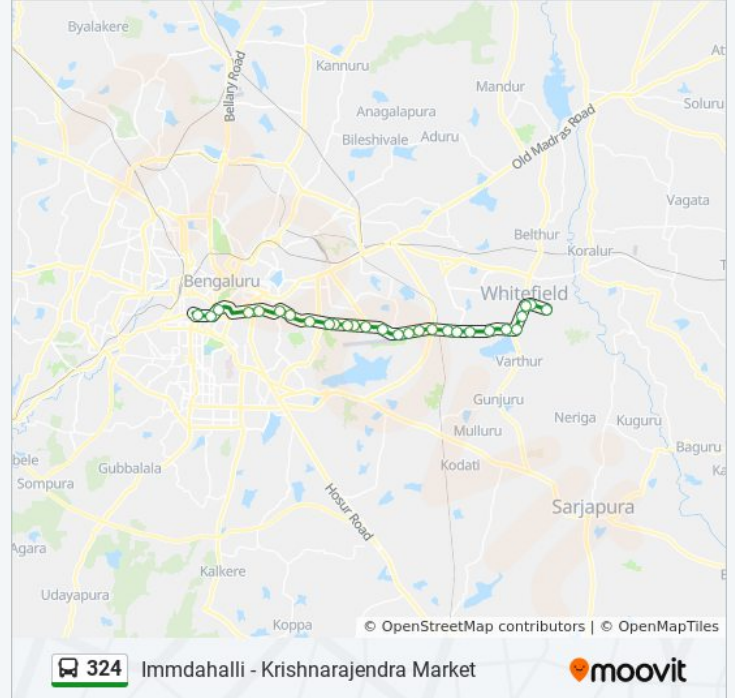

324

Immdahalli - Krishnarajendra Market

Get The App

The 324 bus line (Immdahalli - Krishnarajendra Market) has 2 routes. For regular weekdays, their operation hours are: (1) Immdahalli: 07:20 - 21:40(2) Krishnarajendra Market: 06:05 - 19:55
Use the Moovit App to find the closest 324 bus station near you and find out when is the next 324 bus arriving.

Commando Hospital

Military Accounts Office

Life Style

Richmond Circle

Corporation

Town Hall

K.R.Market

324 bus time schedules and route maps are available in an offline PDF at moovitapp.com. Use the [Moovit App](#) to see live bus times, train schedule or subway schedule, and step-by-step directions for all public transit in Bengaluru.