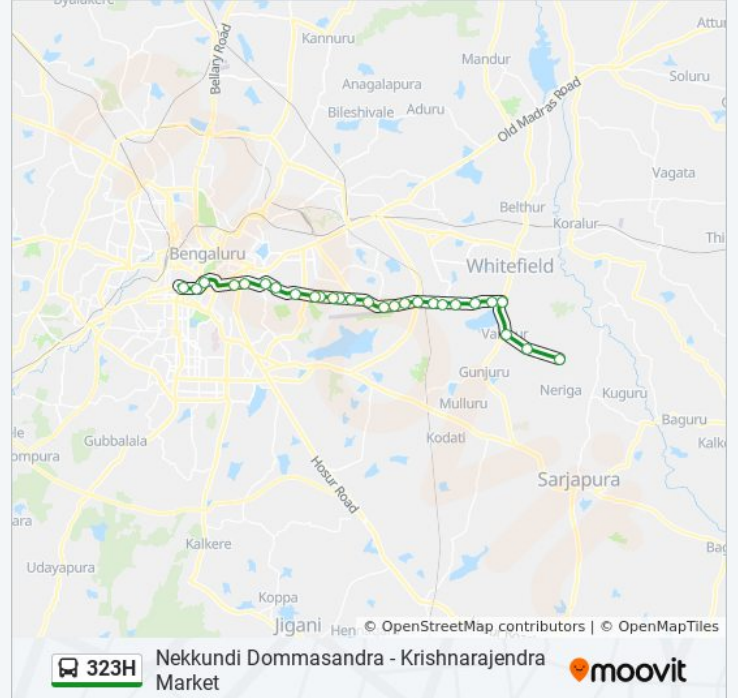

323H bus Info

Direction: Krishnarajendra Market

Stops: 27

Trip Duration: 51 min

Line Summary:

Military Accounts Office

Life Style

Richmond Circle

Corporation

Town Hall

K.R.Market

Direction: Nekkundi Dommasandra

29 stops

[VIEW LINE SCHEDULE](#)

K.R.Market

Town Hall