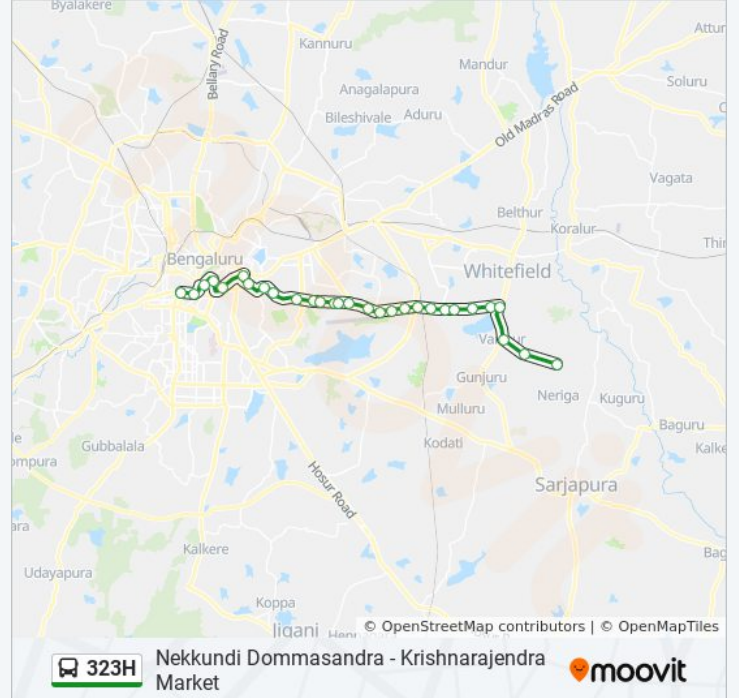

Marathahalli

Marathahalli Bridge

Munnekolalu Cross (Spice Garden)

Kundalahalli Gate

Thubarahalli

Siddapura

Ramagondanahalli

Varthuru Kodi

Varthuru

Halasahalli Cross

Nakkundi Dommasandra

323H bus time schedules and route maps are available in an offline PDF at moovitapp.com. Use the [Moovit App](#) to see live bus times, train schedule or subway schedule, and step-by-step directions for all public transit in Bengaluru.

[About Moovit](#) · [MaaS Solutions](#) · [Supported Countries](#) · [Mooviter Community](#)

© 2024 Moovit - All Rights Reserved

Check Live Arrival Times