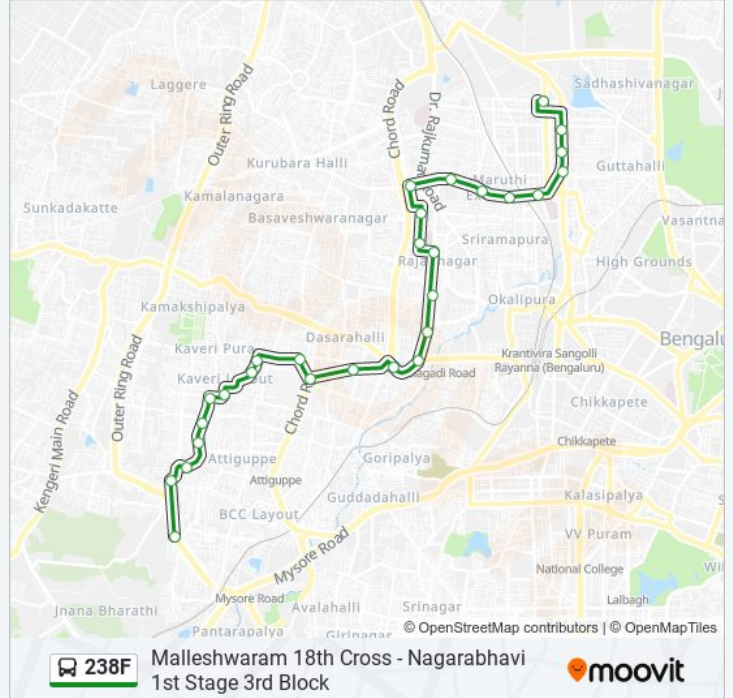

### Direction: Malleshwaram 18th Cross

28 stops

[VIEW LINE SCHEDULE](#)

Nagarabhavi 1st Stage 3rd Block

Manikanta

Maruthinagara

Canara Bank Colony

Kalyananagara

### 238F bus Time Schedule

Malleshwaram 18th Cross Route Timetable:

Sunday	06:45 - 18:40
Monday	06:45 - 18:40
Tuesday	06:45 - 18:40
Wednesday	06:45 - 18:40
Thursday	06:45 - 18:40
Friday	06:45 - 18:40
Saturday	06:45 - 18:40

### 238F bus Info

**Direction:** Malleshwaram 18th Cross

**Stops:** 28

**Trip Duration:** 33 min

**Line Summary:**

Harishchandra Ghat

Devaiah Park

Malleshwaram Circle

### Direction: Nagarabhavi 1st Stage 3rd Block

28 stops

[VIEW LINE SCHEDULE](#)

Malleshwaram Bus Stand

13th Cross Malleshwaram

8th Cross Malleshwaram

Malleshwaram Circle

Devaiah Park