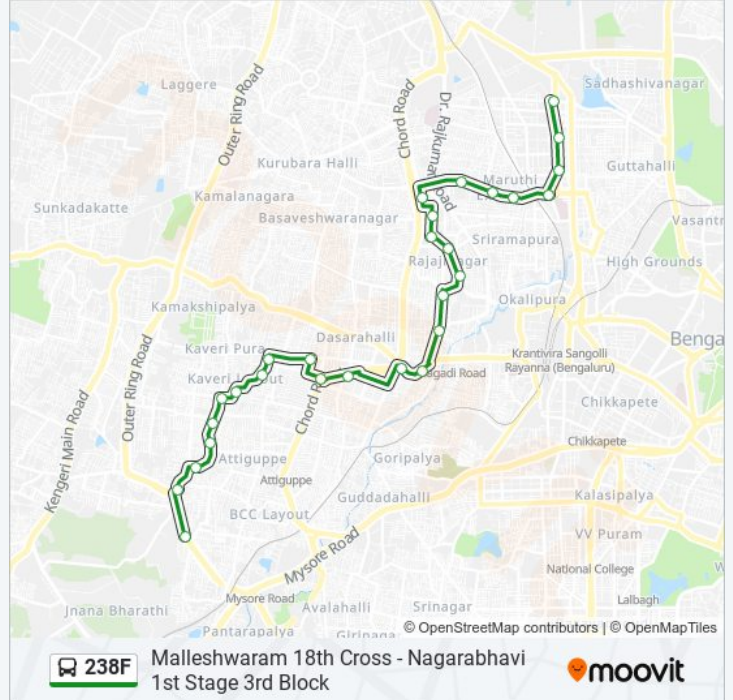

### 238F bus Info

**Direction:** Malleshwaram 18th Cross

**Stops:** 28

**Trip Duration:** 33 min

**Line Summary:**

Harishchandra Ghat

Devaiah Park

Malleshwaram Circle

### 238F bus Info

**Direction:** Nagarabhavi 1st Stage 3rd Block

**Stops:** 28

**Trip Duration:** 31 min

**Line Summary:**

Govindarajanagara

Shobha Hospital

Amarjyothinagara

Priyadarshini Layout

Moodalapalya

Kalyananagara

Canara Bank Colony

Maruthinagara

Nagarabhavi Circle

Nagarabhavi 1st Stage 3rd Block

238F bus time schedules and route maps are available in an offline PDF at [moovitapp.com](https://moovitapp.com). Use the [Moovit App](#) to see live bus times, train schedule or subway schedule, and step-by-step directions for all public transit in Bengaluru.