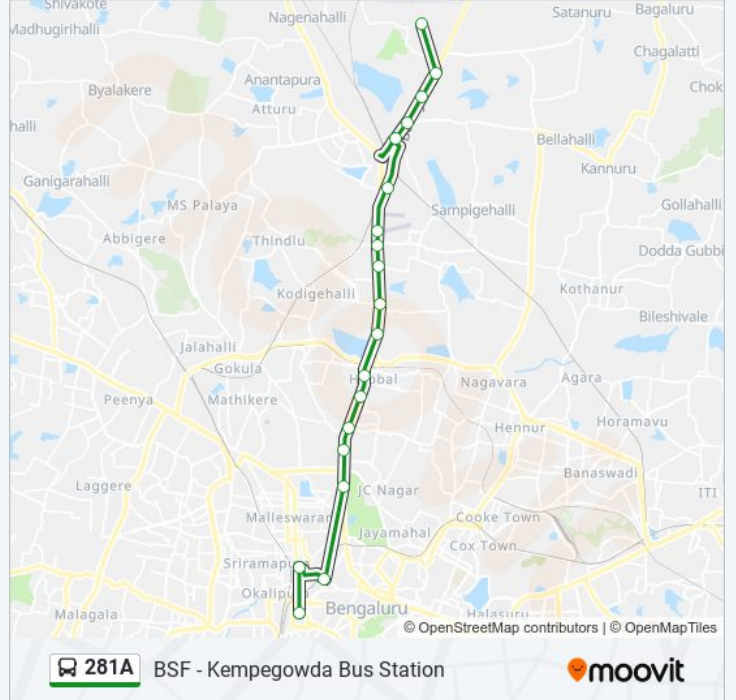

 **281A**

BSF - Kempegowda Bus Station

[Get The App](#)

The 281A bus line (BSF - Kempegowda Bus Station) has 2 routes. For regular weekdays, their operation hours are:
(1) Bsf: 15:10 - 21:00(2) Kempegowda Bus Station: 09:00 - 19:15
Use the Moovit App to find the closest 281A bus station near you and find out when is the next 281A bus arriving.

Direction: Bsf

Stops: 21

Trip Duration: 40 min

Line Summary:

Direction: Kempegowda Bus Station

19 stops

[VIEW LINE SCHEDULE](#)

Border Security Force (B.S.F.) Yelahanka

Central (Towards K.B.S.Majestic)

281A bus Time Schedule

Kempegowda Bus Station Route Timetable:

Sunday	09:00 - 19:15
Monday	09:00 - 19:15
Tuesday	09:00 - 19:15
Wednesday	09:00 - 19:15
Thursday	09:00 - 19:15
Friday	09:00 - 19:15
Saturday	09:00 - 19:15

281A bus Info

Direction: Kempegowda Bus Station

Stops: 19

Trip Duration: 41 min

Line Summary:

Kempegowda Bus Station

281A bus time schedules and route maps are available in an offline PDF at moovitapp.com. Use the [Moovit App](#) to see live bus times, train schedule or subway schedule, and step-by-step directions for all public transit in Bengaluru.