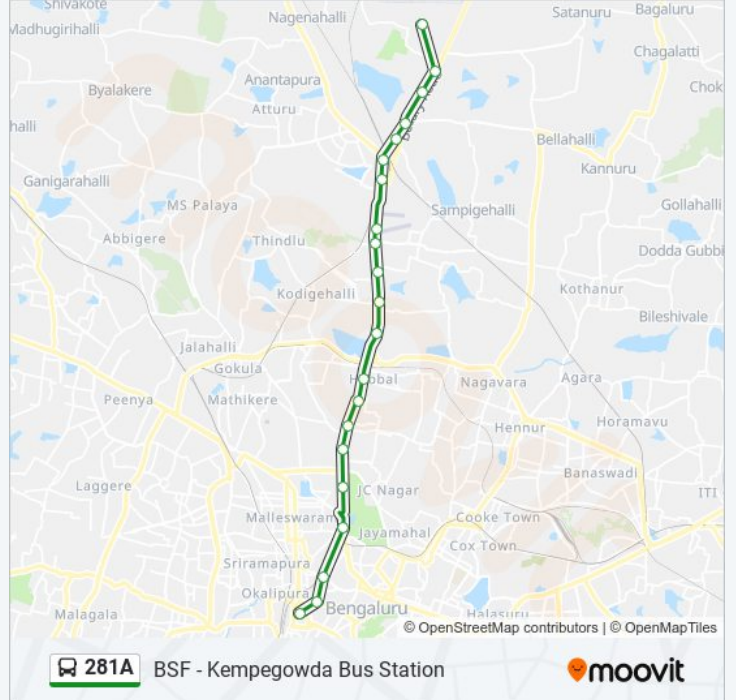

 **281A**

BSF - Kempegowda Bus Station

[Get The App](#)

The 281A bus line (BSF - Kempegowda Bus Station) has 2 routes. For regular weekdays, their operation hours are:
(1) Bsf: 15:10 - 21:00(2) Kempegowda Bus Station: 09:00 - 19:15
Use the Moovit App to find the closest 281A bus station near you and find out when is the next 281A bus arriving.

Direction: Bsf

21 stops

[VIEW LINE SCHEDULE](#)

- Kempegowda Bus Station
- Anand Rao Circle
- Shivananda Stores Circle
- R.M.Guttahalli
- Palace Ground
- Mekhri Circle
- C.B.I.
- Canara Bank Hebbala
- Hebbala
- Military Dairy Farm (Esteem Mall)
- Kodigehalli Gate
- Byatarayanapura
- G.K.V.K.Gate
- Jakkur Aerodrum
- Allalassandra Gate
- Yelahanka Police Station
- Yelahanka Santhe Circle
- Kogilu Cross
- Venkatala
- Palanahalli Gate
- Border Security Force (B.S.F.) Yelahanka

281A bus Time Schedule

Bsf Route Timetable:

Sunday	15:10 - 21:00
Monday	15:10 - 21:00
Tuesday	15:10 - 21:00
Wednesday	15:10 - 21:00
Thursday	15:10 - 21:00
Friday	15:10 - 21:00
Saturday	15:10 - 21:00

281A bus Info

Direction: Bsf

Stops: 21

Trip Duration: 40 min

Line Summary:

Direction: Kempegowda Bus Station

19 stops

[VIEW LINE SCHEDULE](#)

Border Security Force (B.S.F.) Yelahanka