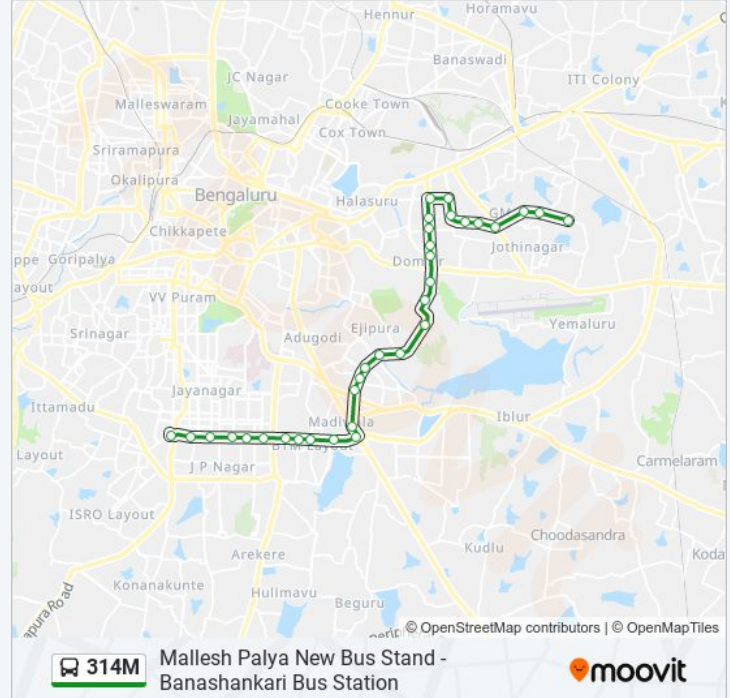

### 314M bus Info

**Direction:** Mallesh Palya New Bus Stand

**Stops:** 33

**Trip Duration:** 53 min

**Line Summary:**

Sony World 80 Feet Road Koramangala

Ejipura Signal (Srinivagilu)

Military Bridge

Tippasandra

Thippasandra Market

Ganesha Temple Thippasandra

B.E.M.L.Gate

G.M.Palya

Malleshpalya

Malleshpalya New Bus Station (Vignananagar)

314M bus time schedules and route maps are available in an offline PDF at [moovitapp.com](https://moovitapp.com). Use the [Moovit App](#) to see live bus times, train schedule or subway schedule, and step-by-step directions for all public transit in Bengaluru.