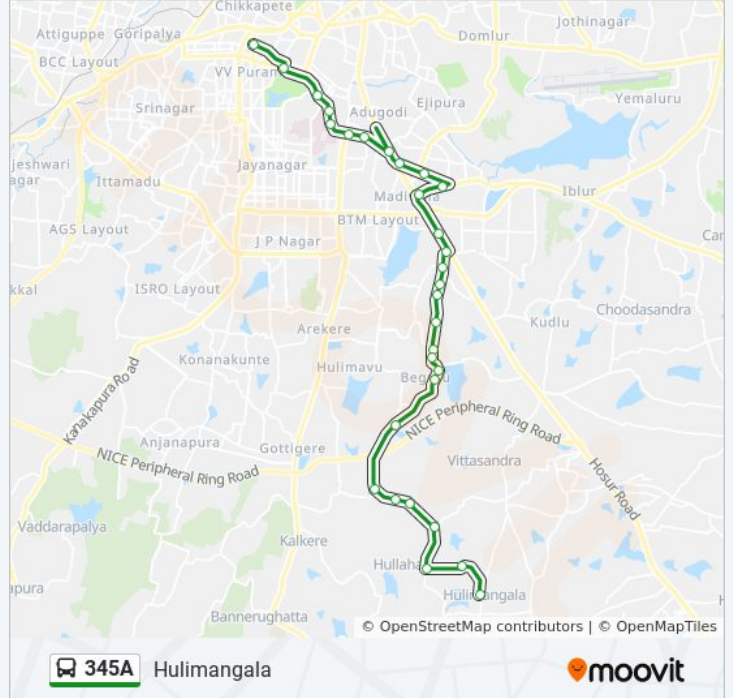

Direction: Hulimangala

29 stops

[VIEW LINE SCHEDULE](#)

K.R.Market (Kalasipalya)
Lalbagh Main Gate
Wilson Garden 7th Cross
Lakkasandra
Nimhans Hospital
Bengaluru Dairy Circle
Muneshwara Temple
Madiwala Check Post
St Johns Hospital
Koramangala Water Tank
Krupanidhi College Madiwala
Madiwala
Roopena Agrahara
Bommanahalli
Deccan Hongansandra
International School Of Management
Deccan Bengaluru
St Francis School
Vishwapriyanagara Cross
Aralimara
Beguru Church
Beguru (Towards Beguru)

345A bus Info

Direction: Hulimangala

Stops: 29

Trip Duration: 48 min

Line Summary:

Mahaveer Ridge Apartments

Muniswera Devastanna

Vaddarapalya

Mylasandra

Hulimangala Cross

Bingipura

Hulimangala

Direction: Kr Market

33 stops

[VIEW LINE SCHEDULE](#)

Hulimangala

345A bus Info

Direction: Kr Market

Stops: 33

Trip Duration: 62 min

Line Summary:

Madiwala

St Johns Hospital

Hosur Road Junction