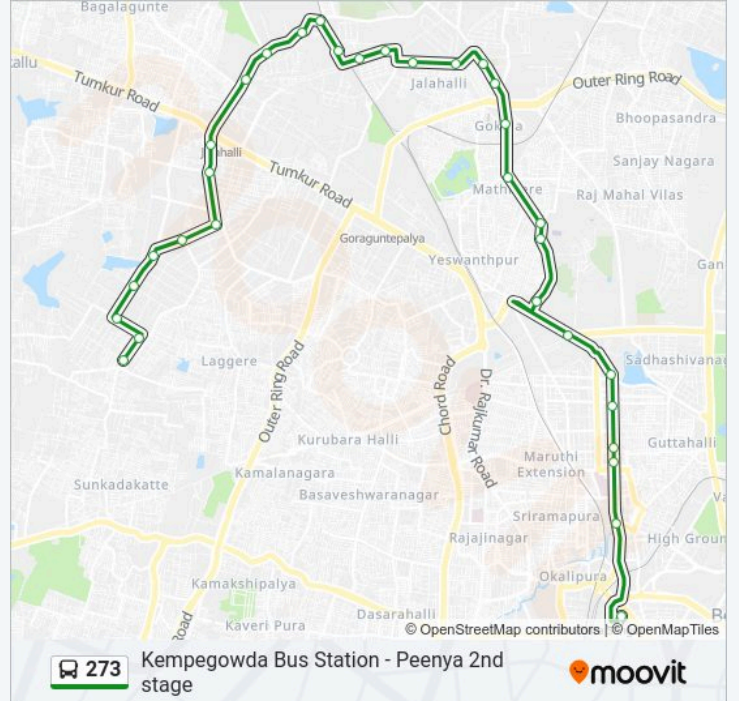

H.M.T.Shopping Complex

H.M.T.Watch Factory

Kammagondanahalli Bridge

I.A.F.Jalahalli

Shettyhalli Cross

Ayyapa Temple Jalahalli Cross

Jalahalli Cross

Systems Peenya

Tvs Cross

Rolling Mill

N.T.T.F.Peenya

Brundavana Peenya

14th Cross Peenya

Rajagopala Nagara

Peenya 2nd Stage

273 bus time schedules and route maps are available in an offline PDF at moovitapp.com. Use the Moovit App to see live bus times, train schedule or subway schedule, and step-by-step directions for all public transit in Bengaluru.

© 2024 Moovit - All Rights Reserved