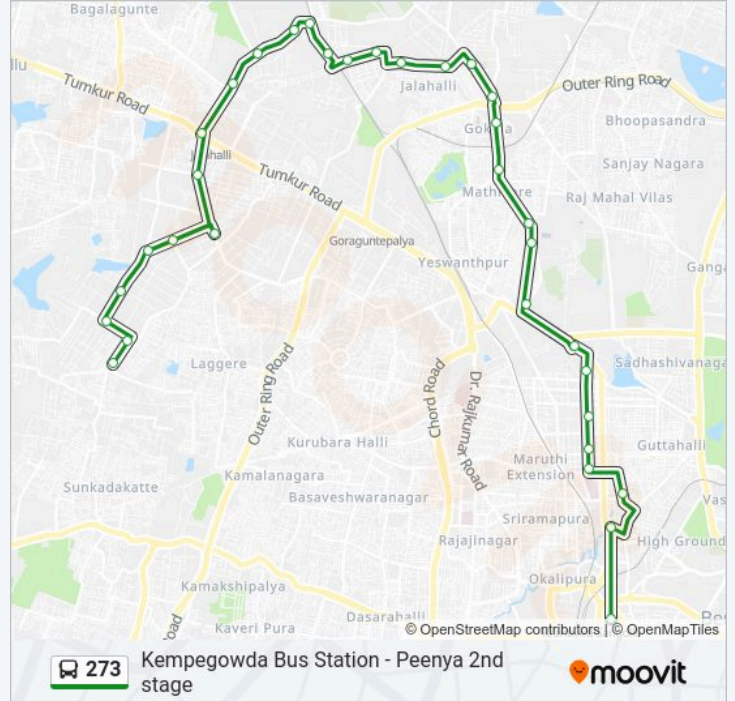

### 273 bus Info

**Direction:** Kempegowda Bus Station

**Stops:** 33

**Trip Duration:** 46 min

**Line Summary:**

Mathikere

M.S.Ramaiah College

Diwanarapalya

Toll Gate Yeshwanthapura

Tata Institute - Sankey Road

18th Cross Malleshwaram

13th Cross Malleshwaram

8th Cross Malleshwaram

Malleshwaram Circle

Malleshwaram Link Road

Central (Towards K.B.S.Majestic)

Kempegowda Bus Station