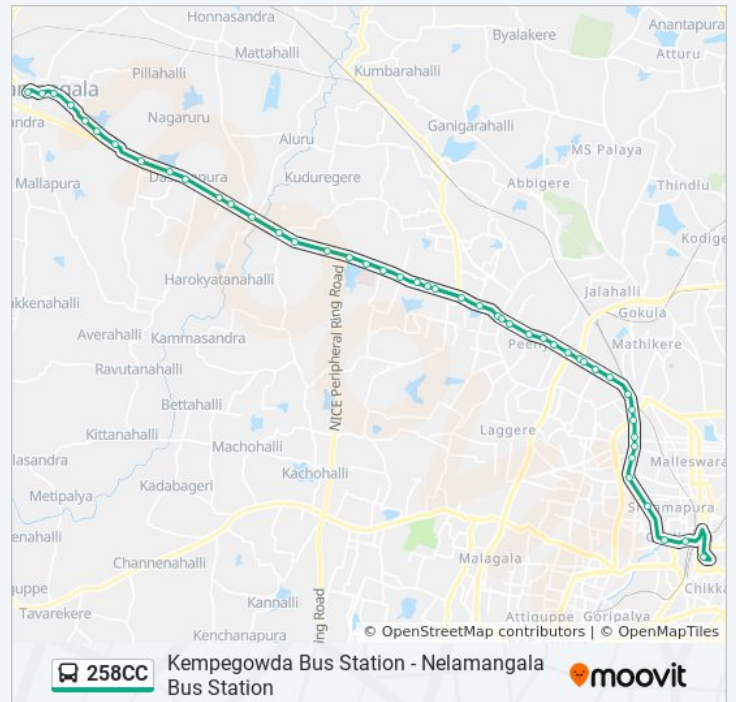

258CC bus Time Schedule

Kempegowda Bus Station Route Timetable:

Sunday	5:00 AM - 8:55 PM
Monday	5:00 AM - 8:55 PM
Tuesday	5:00 AM - 8:55 PM
Wednesday	5:00 AM - 8:55 PM
Thursday	5:00 AM - 8:55 PM
Friday	5:00 AM - 8:55 PM
Saturday	5:00 AM - 8:55 PM

Devannanapalya

258CC bus Info

Direction: Nelamangala Bus Station

Stops: 47

Trip Duration: 64 min

Line Summary:

Arishinakunte

Vishwa Shanti Ashrama

Binnamangala

Nursery Nelamangala

Weavers Colony Nelamangala

T.B.Nelamangala

Anjaneya Temple Nelamangala

Nelamangala Bus Station

258CC bus time schedules and route maps are available in an offline PDF at moovitapp.com. Use the [Moovit App](#) to see live bus times, train schedule or subway schedule, and step-by-step directions for all public transit in Bengaluru.