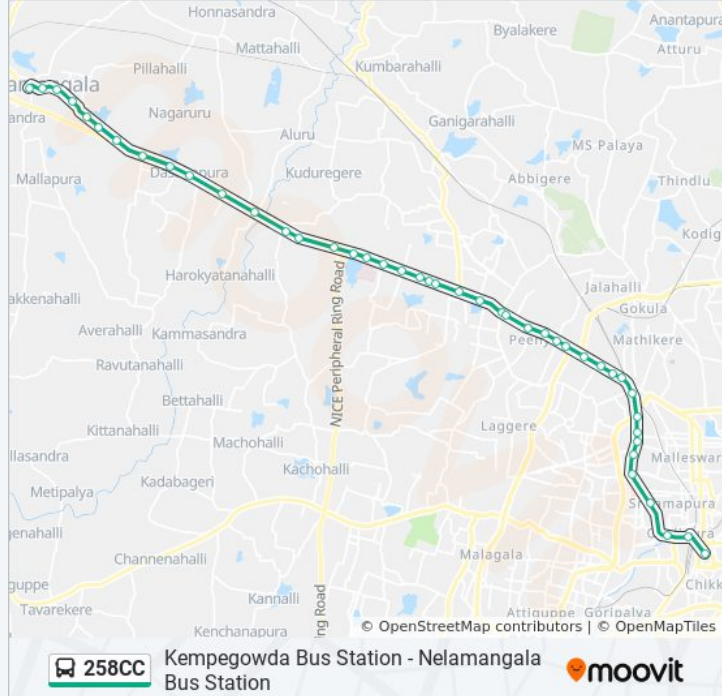

258CC bus Time Schedule

Kempegowda Bus Station Route Timetable:

Sunday	5:00 AM - 8:55 PM
Monday	5:00 AM - 8:55 PM
Tuesday	5:00 AM - 8:55 PM
Wednesday	5:00 AM - 8:55 PM
Thursday	5:00 AM - 8:55 PM
Friday	5:00 AM - 8:55 PM
Saturday	5:00 AM - 8:55 PM

258CC bus Info**Direction:** Kempegowda Bus Station**Stops:** 44**Trip Duration:** 70 min**Line Summary:**

Deepak Factory

Hesaraghatta Cross

T Dasarahalli

Jalahalli Cross

Jalahalli Metro Station

Peenya 1st Stage

Kempegowda Bus Station

Direction: Nelamangala Bus Station

47 stops

[VIEW LINE SCHEDULE](#)

Kempegowda Bus Station

Okalipuram

Sujatha Talkies

Navrang