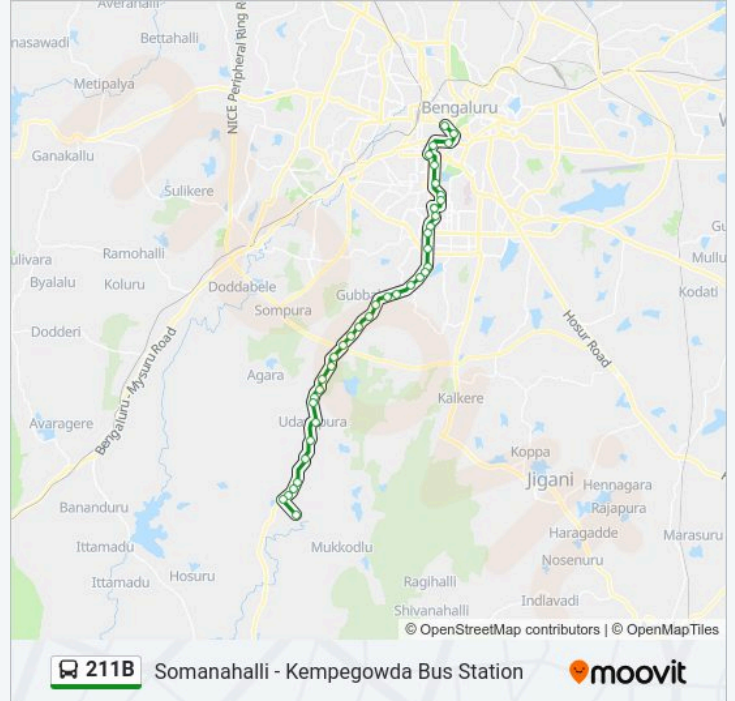

### 211B bus Info

**Direction:** Kempegowda Bus Station

**Stops:** 39

**Trip Duration:** 73 min

**Line Summary:**

Konanakunte Cross (Kanakapura Road)

Yelachenahalli Metro Station

Yelachenahalli

M.N.Krishnarao Park

Sajjan Rao Circle

Makkala Koota / Mahila Seva Samaja

K.R.Market (Kalasipalya)

Town Hall

St.Marthas Hospital Corporation

Mysore Bank

**Direction: Somanahalli**

42 stops

[VIEW LINE SCHEDULE](#)

Kempegowda Bus Station

K.R.Circle

St Marthas Hospital Corporation

Corporation

Town Hall

K.R.Market

Makkala Koota / Mahila Seva Samaja

Mahila Seva Samaja

National College

Basavanagudi Police Station

South End Circle

**211B bus Time Schedule**

Somanahalli Route Timetable:

Sunday	07:00
Monday	07:00
Tuesday	07:00
Wednesday	07:00
Thursday	07:00
Friday	07:00
Saturday	07:00