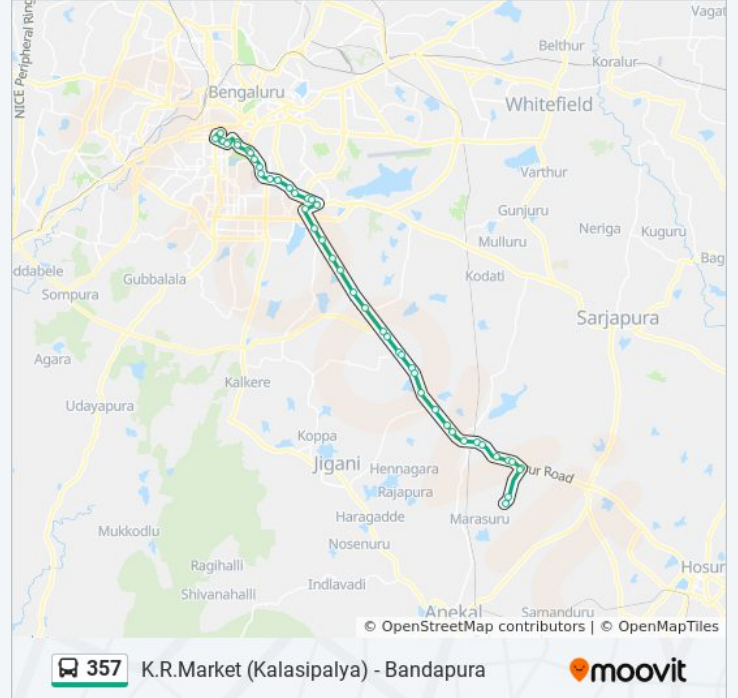

357 bus Info

Direction: Bandapura

Stops: 41

Trip Duration: 60 min

Line Summary:

Singasandra

Hosa Road

Electronic City P.E.S.I.T College

Chandapura

Hale Chandapura

Tirumagondanahalli

Neraluru Cross

Balagaranahalli Gate

Balageranahalli Cross

Marsuru Madivala

Bandapura Village