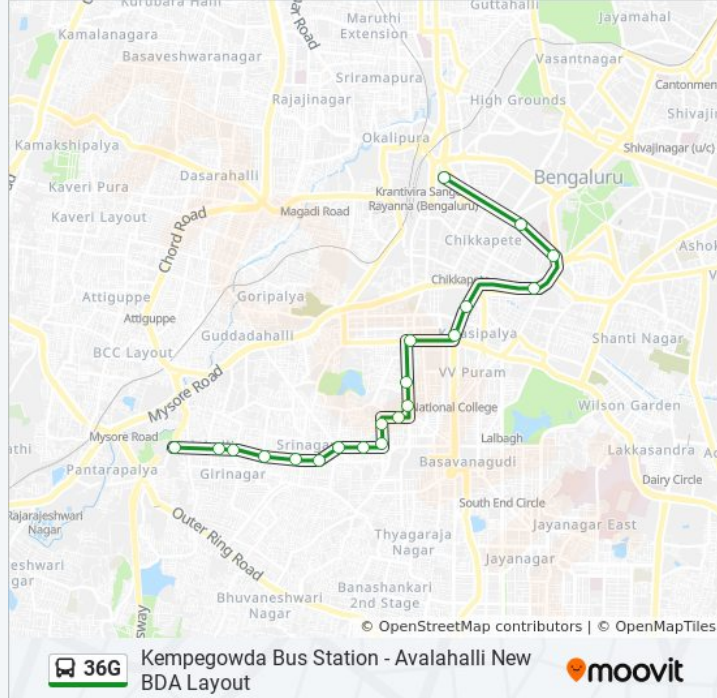

## Kempegowda Bus Station - Avalahalli New BDA Layout

Get The App

The 36G bus line (Kempegowda Bus Station - Avalahalli New BDA Layout) has 2 routes. For regular weekdays, their operation hours are:

(1) Avalahalli New Bda Layout: 05:35 - 22:00(2) Kempegowda Bus Station: 05:00 - 22:10

### Direction: Kempegowda Bus Station

20 stops

[VIEW LINE SCHEDULE](#)

- Avalahalli New B.D.A.Layout
- Avalahalli B.D.A.Park Girinagara
- Girinagara
- Muneshwara Block
- Nagendra Block
- Apex Bank
- Maruthi Circle
- Subramanya Temple
- Ganesha Bhavan
- Hanumanthanagara Ward Office
- Kohinoor Ground
- Ramakrishna Ashrama
- Bangalore High School
- Chamarajapet
- Makkala Koota / Mahila Seva Samaja
- K.R.Market (Kalasipalya)
- Town Hall
- St.Marthas Hospital Corporation

### 36G bus Time Schedule

Kempegowda Bus Station Route Timetable:

Sunday	05:00 - 22:10
Monday	05:00 - 22:10
Tuesday	05:00 - 22:10
Wednesday	05:00 - 22:10
Thursday	05:00 - 22:10
Friday	05:00 - 22:10
Saturday	05:00 - 22:10

### 36G bus Info

**Direction:** Kempegowda Bus Station

**Stops:** 20

**Trip Duration:** 22 min

**Line Summary:**

Mysore Bank

Kempegowda Bus Station

36G bus time schedules and route maps are available in an offline PDF at moovitapp.com. Use the [Moovit App](#) to see live bus times, train schedule or subway schedule, and step-by-step directions for all public transit in Bengaluru.