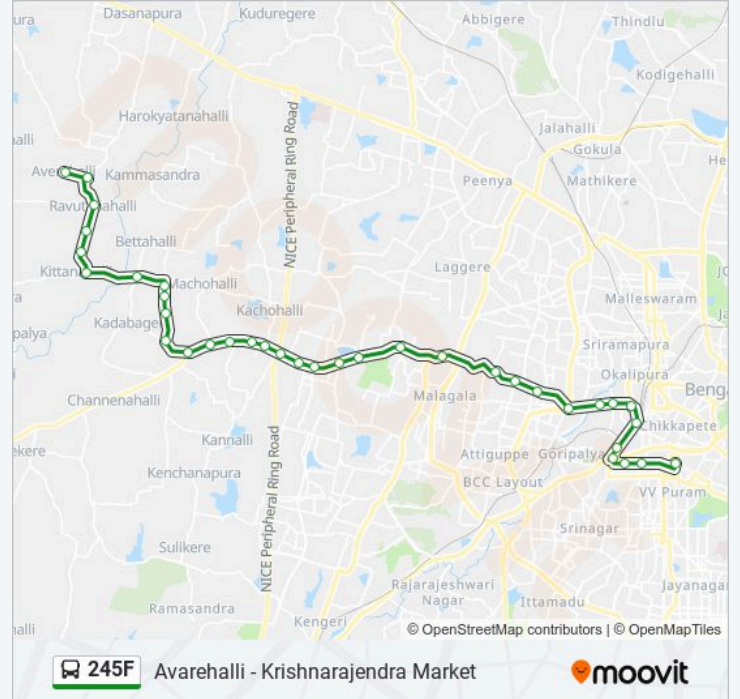

Chikka Gollarahatti

Forest Gate

Machohalli Gate

Kadabagere Cross

Mutturayanaswamy Temple

Janapriya Township

Byandana Halli Colony

Byandana Halli

Betta Halli Gate

Kittanahalli Cross

Chamundinagara / Devananjayyana Palya

Chamundi Nagara Magadi Road

Ravuthanahalli

Averahalli Cross

Avarehalli

Direction: Krishnarajendra Market

36 stops

[VIEW LINE SCHEDULE](#)

Avarehalli

Averahalli Cross

Ravuthanahalli

Shanthinagara Ravuttanahalli

Chamundinagara / Devananjayyana Palya

Kittanahalli Cross

Betta Halli Gate

Byandana Halli

Byandana Halli Colony

Janapriya Township

Mutturayanaswamy Temple

Kadabagere Cross

Machohalli Gate

Forest Gate

245F bus Time Schedule

Krishnarajendra Market Route Timetable:

Sunday	05:45 - 19:15
Monday	05:45 - 19:15
Tuesday	05:45 - 19:15
Wednesday	05:45 - 19:15
Thursday	05:45 - 19:15
Friday	05:45 - 19:15
Saturday	05:45 - 19:15

245F bus Info

Direction: Krishnarajendra Market

Stops: 36

Trip Duration: 65 min

Line Summary: