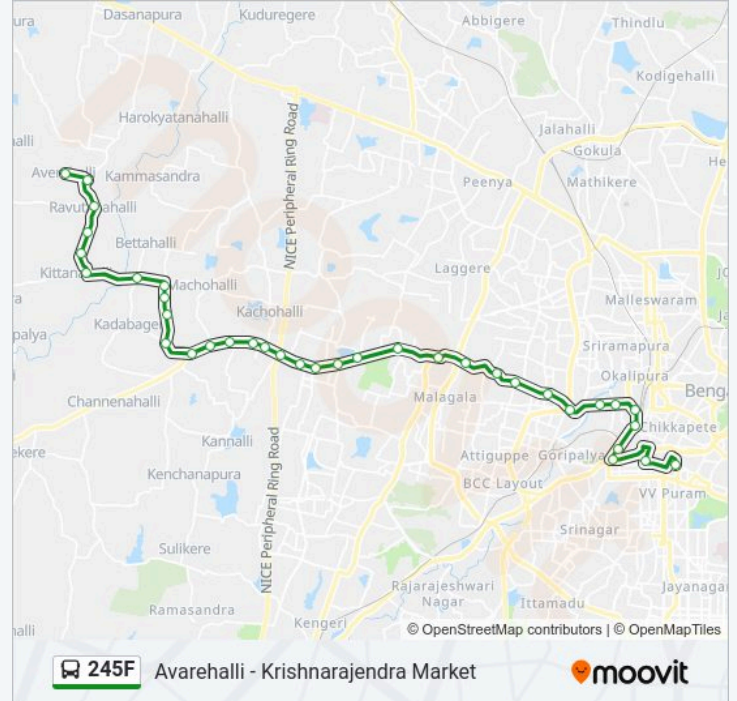

Chikka Gollarahatti

Kachohalli Gate

Gollarahatti

Kempegowda Nagara

Byadarahalli

Anjananagara

Herohalli Cross

Sunkadakatte

Kottigepalya

Summanahalli

Kamakshipalya

K.H.B.Colony

Agrahara Dasarahalli

Magadi Road Toll Gate

10th Cross Magadi Road

5th Cross Magadi Road

Hunasemara

Binny Mill

Binnypet

Sirsi Circle

Rayan Circle

K.R.Market (Kalasipalya)

245F bus time schedules and route maps are available in an offline PDF at moovitapp.com. Use the Moovit App to see live bus times, train schedule or subway schedule, and step-by-step directions for all public transit in Bengaluru.

© 2024 Moovit - All Rights Reserved