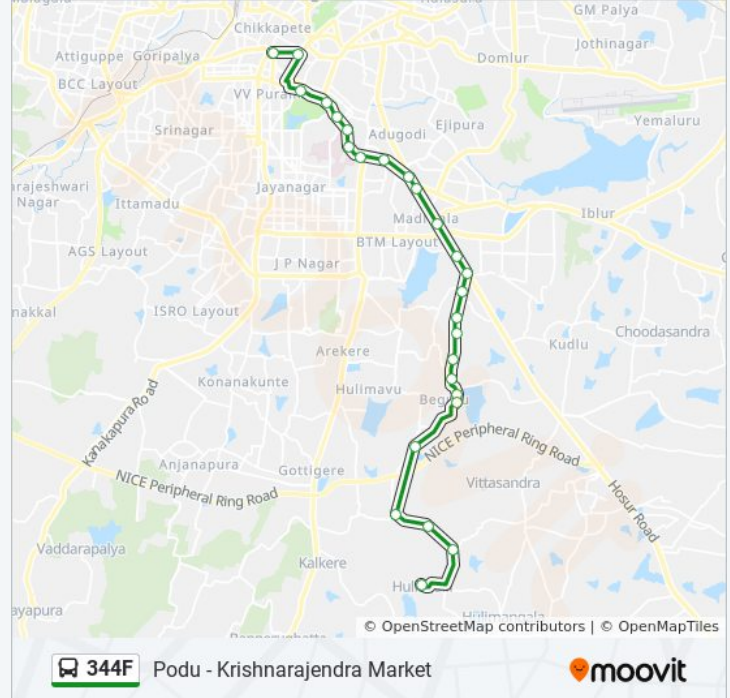

**Stops:** 26

**Trip Duration:** 40 min

**Line Summary:**

Hop Coms / Lalbagh

Lalbagh Main Gate

Town Hall

Krishnarajendra Market

### Direction: Podu Village

42 stops

[VIEW LINE SCHEDULE](#)

K.R.Market (Kalasipalya)

Makkala Koota / Mahila Seva Samaja

Lalbagh Main Gate

Hop Coms / Lalbagh

Wilson Garden 7th Cross