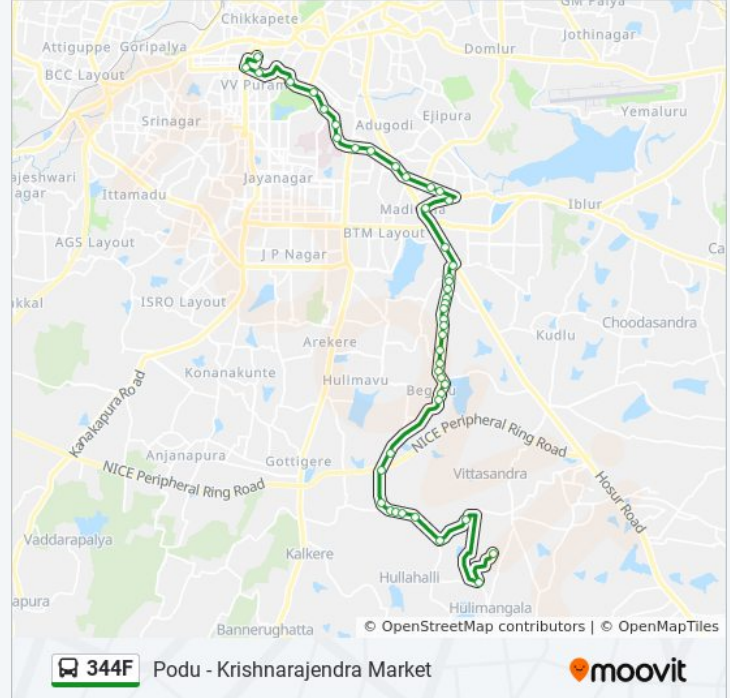

Deccan Hongansandra

Oxford College

International School Of Management

Hongasandra

Deccan Bengaluru

A.P.R.Kalyana Mantapa

Galaxy Paradise

St Francis School

Canara Bank Beguru

Vishwapriyanagara Cross

Aralimara

Beguru Lake

Beguru Church

Beguru (Towards Beguru)

Hanuman Temple Beguru

Nobel Residency

Beguru Nice Road Junction

St Marys School

Vaddarapalya

Mylasandra Cross

Vaddarapalya

Mylasandra

Podu Cross

Podu Village

344F bus time schedules and route maps are available in an offline PDF at moovitapp.com. Use the [Moovit App](#) to see live bus times, train schedule or subway schedule, and step-by-step directions for all public transit in Bengaluru.

[About Moovit](#) • [MaaS Solutions](#) • [Supported Countries](#) • [Mooviter Community](#)

© 2024 Moovit - All Rights Reserved

Check Live Arrival Times