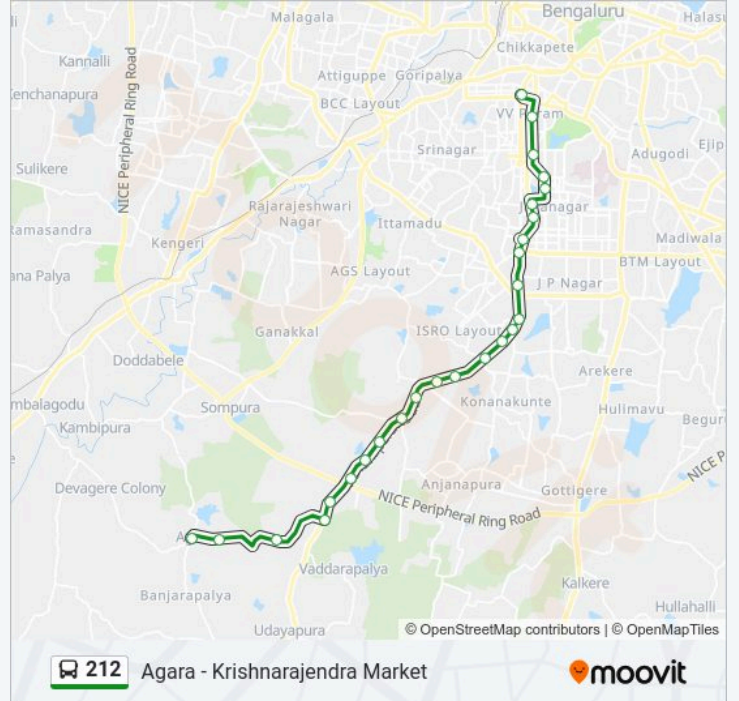

### 212 bus Time Schedule

Agara Route Timetable:

Sunday	06:15 - 21:35
Monday	06:15 - 21:35
Tuesday	06:15 - 21:35
Wednesday	06:15 - 21:35
Thursday	06:15 - 21:35
Friday	06:15 - 21:35
Saturday	06:15 - 21:35

### 212 bus Info

**Direction:** Agara

**Stops:** 27

**Trip Duration:** 40 min

**Line Summary:**

Thalagattapura

Vajramuneshwara Gate

Silk Institute Metro Station

### 212 bus Info

**Direction:** Krishnarajendra Market

**Stops:** 26

**Trip Duration:** 52 min

**Line Summary:**

Banashankari Hunasemara

Deepak Nursing Home

Yediyur

Nanda Talkies

South End Circle

M.N.Krishnarao Park

Sajjan Rao Circle

Makkala Koota / Mahila Seva Samaja

212 bus time schedules and route maps are available in an offline PDF at [moovitapp.com](https://moovitapp.com). Use the Moovit App to see live bus times, train schedule or subway schedule, and step-by-step directions for all public transit in Bengaluru.