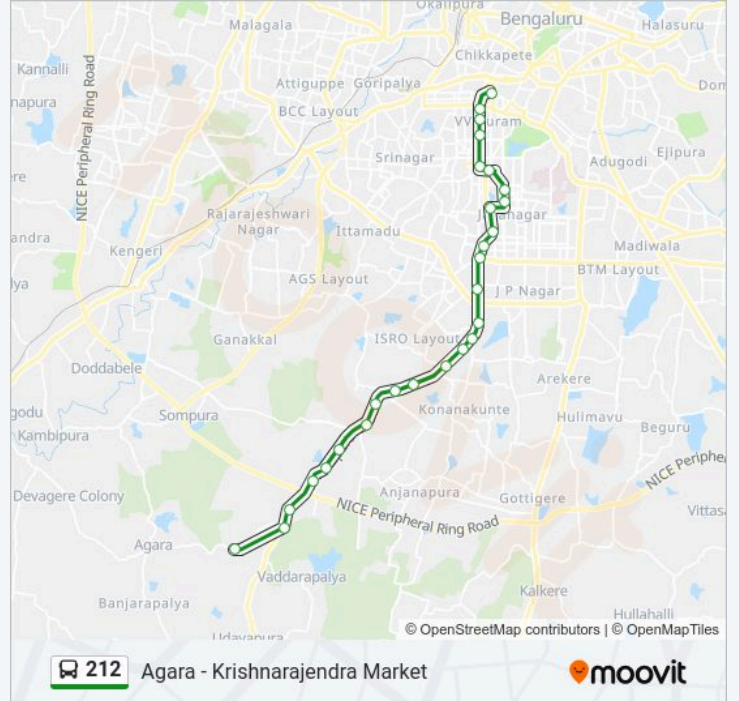

### Direction: Agara

27 stops

[VIEW LINE SCHEDULE](#)

K.R.Market (Kalasipalya)  
Makkala Koota  
Mahila Seva Samaja  
National College  
Basavanagudi Police Station  
Krishna Rao Park  
Ranadheera Kanteerava Park  
Nanda Talkies  
Yediyur  
Deepak Nursing Home  
Hunase Mara Banashankari  
Banashankari T.T.M.C  
Sarakki  
Jaraganahalli  
Yelachenahalli  
Yelachenahalli Metro Station  
Konanakunte Cross (Kanakapura Road)  
Doddakallasandra  
Gubbalala  
Raghuvanahalli Cross  
Bayyanapalya

### 212 bus Time Schedule

Agara Route Timetable:

Sunday	06:15 - 21:35
Monday	06:15 - 21:35
Tuesday	06:15 - 21:35
Wednesday	06:15 - 21:35
Thursday	06:15 - 21:35
Friday	06:15 - 21:35
Saturday	06:15 - 21:35

### 212 bus Info

**Direction:** Agara

**Stops:** 27

**Trip Duration:** 40 min

**Line Summary:**

Thalagattapura

Vajramuneshwara Gate

Silk Institute Metro Station

### Direction: Krishnarajendra Market

26 stops

[VIEW LINE SCHEDULE](#)

Agara

Sri Swananda Ashrama

Tataguni

Agara Cross

Chinnayyanapalya Silk Farm