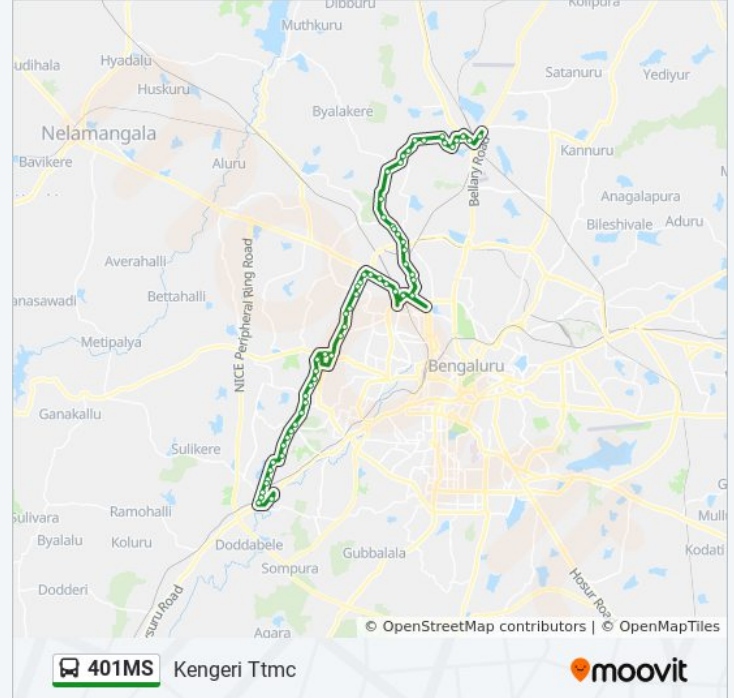

Toll Gate Yeshwanthapura

Yeshwanthapura Bus Station

Govardhan Talkies

R.M.C.Yard (Yashwanthapura New Railway Station)

M.E.I.Factory

Goraguntepalya

Reliance Petrol Bunk Goraguntepalya

Modern Food Goraguntepalya

Kanteerava Studio

Kanteerava Studio

Nandini Layout Ring Road

Laggere Bridge

Kempegowda Arch

Lurdubayi Samudaya Bhavana

Kottigepalya

Sumanahalli

Vokkaliga School Kottigepalya

B.D.A.Complex Nagarabhavi

Aladamara Papareddypalya

Papareddypalya

Deepa Complex

Dr.Ambedkar Institute Of Technology

Mallathahalli Cross

Bengaluru University Quarters

P.V.P.School

Mariyappanapalya

Kenchanapura Cross

Nagadevanahalli

Shirke K.H.B.Quarters

Kengeri Church

Kengeri Satellite Town

Kengeri Railway Station