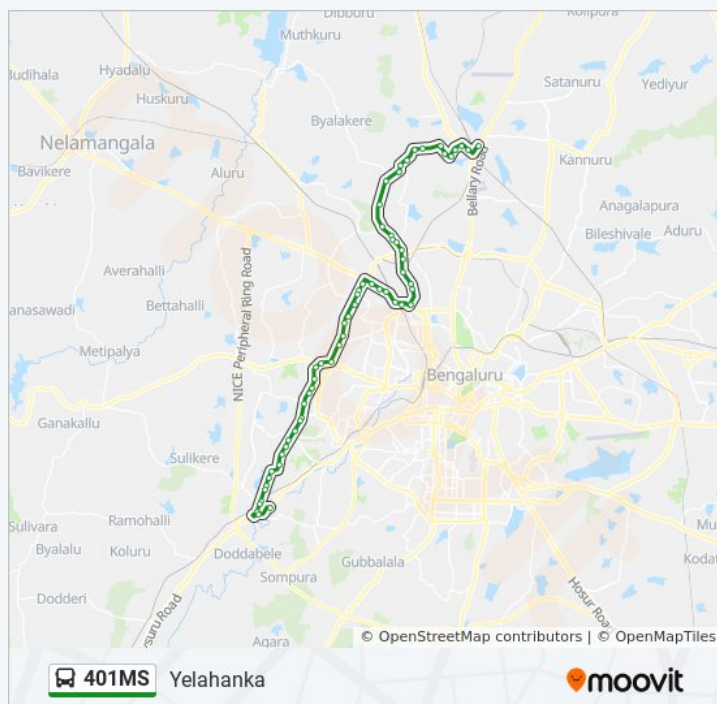

Summanahalli

Lurdubayi Samudaya Bhavana

Kempegowda Arch

Laggere Bridge

Nandini Layout Ring Road

**401MS bus Time Schedule**

Yelahanka Route Timetable:

Sunday	07:25 - 11:50
Monday	07:25 - 11:50
Tuesday	07:25 - 11:50
Wednesday	07:25 - 11:50
Thursday	07:25 - 11:50
Friday	07:25 - 11:50
Saturday	07:25 - 11:50

**401MS bus Info**

**Direction:** Yelahanka

**Stops:** 59

**Trip Duration:** 84 min

**Line Summary:**

Kanteerava Studio

Kanteerava Studio

Modern Food Goraguntepalya