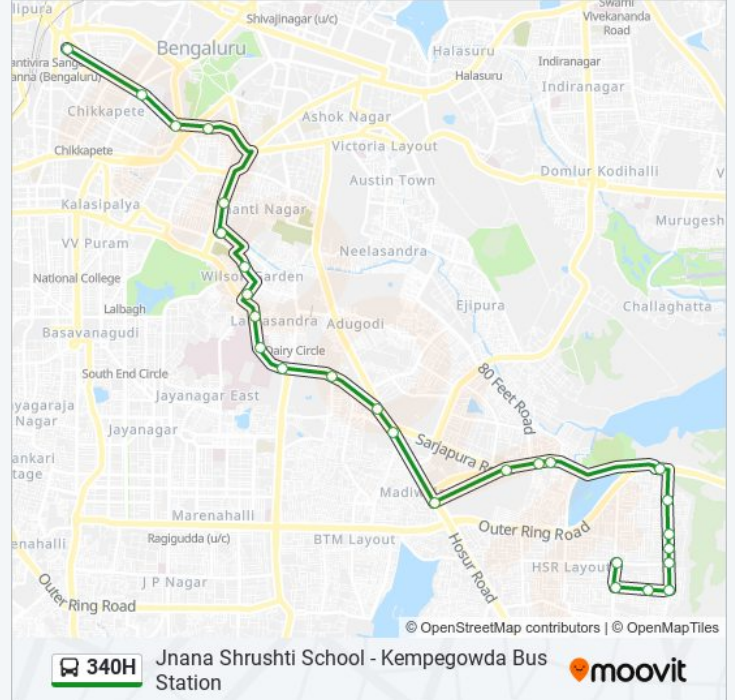

Lakkasandra

Wilson Garden 10th Cross

Wilson Garden Police Station

Shanthinagara Bus Station

K.H.Road

Pallavi Talkies

St.Marthas Hospital Corporation

Mysore Bank

Kempegowda Bus Station

340H bus time schedules and route maps are available in an offline PDF at moovitapp.com. Use the Moovit App to see live bus times, train schedule or subway schedule, and step-by-step directions for all public transit in Bengaluru.

© 2024 Moovit - All Rights Reserved