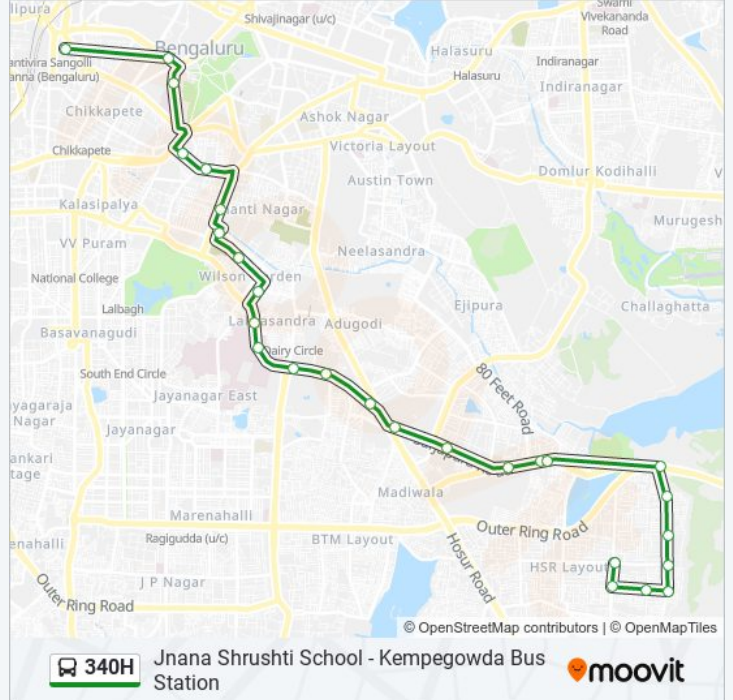

340H

Jnana Shrushti School - Kempegowda Bus Station

Get The App

The 340H bus line (Jnana Shrushti School - Kempegowda Bus Station) has 2 routes. For regular weekdays, their operation hours are:

(1) Jnana Shrushti School: 05:30 - 19:20(2) Kempegowda Bus Station: 13:05 - 18:50

Use the Moovit App to find the closest 340H bus station near you and find out when is the next 340H bus arriving.

Direction: Jnana Shrushti School

27 stops

[VIEW LINE SCHEDULE](#)

Kempegowda Bus Station
Maharani College
K.R.Circle
Corporation
Subbaiah Circle
K.H.Road
Shanthinagara Bus Station
Wilson Garden Police Station
Wilson Garden 12th Cross
Lakkasandra
Nimhans Hospital
Bengaluru Dairy Circle
Muneshwara Temple
Hosur Road Junction
St Johns Hospital
Koramangala Water Tank
St Francis College / John Fowler
Koramangala
Koramangala 1st Block
Agara Junction (Ring Road)
Petrol Bunk H.S.R.Layout

340H bus Info

Direction: Jnana Shrushti School

Stops: 27

Trip Duration: 43 min

Line Summary:

C.P.W.D.Quarters (H.S.R.Layout)

N.I.F.T.College

Parangipalya Cross

Parangipalya

The H.S.R.Club

Jnana Srushti School

Direction: Kempegowda Bus Station

27 stops

[VIEW LINE SCHEDULE](#)

Jnana Srushti School

The H.S.R.Club