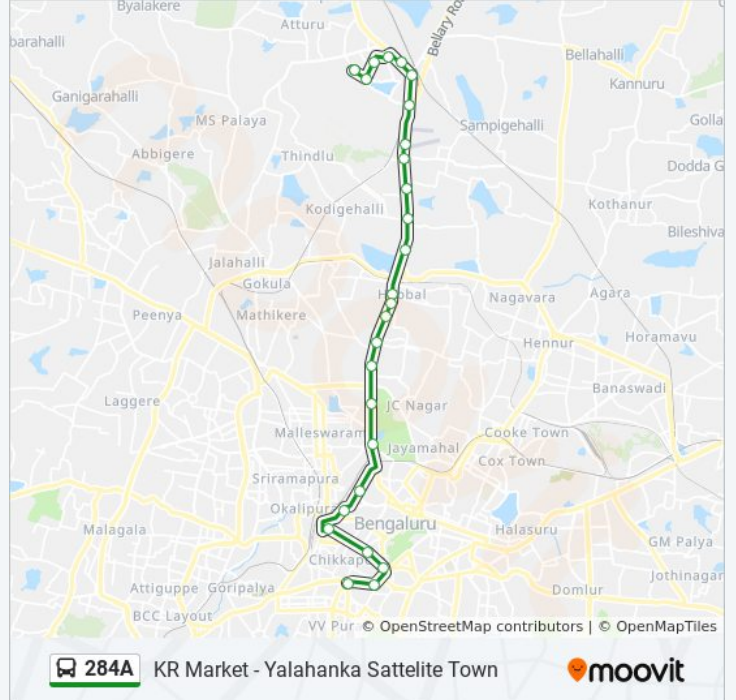

284A bus Info

Direction: Yalahanka Satellite Town

Stops: 26

Trip Duration: 43 min

Line Summary:

Sharavathi Hotel

Chikka Bommasandra Cross

Yelahanka Satellite Town

Yelahanka Satellite Town

284A bus time schedules and route maps are available in an offline PDF at moovitapp.com. Use the [Moovit App](#) to see live bus times, train schedule or subway schedule, and step-by-step directions for all public transit in Bengaluru.