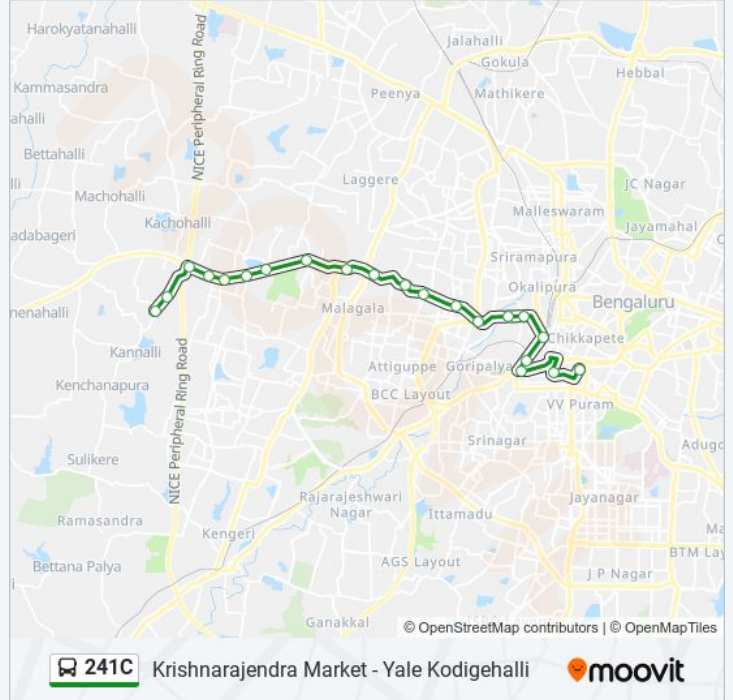

Use the Moovit App to find the closest 241C bus station near you and find out when is the next 241C bus arriving.

Direction: Krishnarajendra Market

21 stops

[VIEW LINE SCHEDULE](#)

- Yale Kodigehalli
- Yale Kodigehalli Colony
- Gollarahatti
- Kempegowda Nagara
- Byadarahalli
- Anjananagara
- Herohalli Cross
- Sunkadakatte
- Kottigepalya
- Summanahalli
- Kamakshipalya
- K.H.B.Colony
- Agrahara Dasarahalli
- Magadi Road Toll Gate
- 10th Cross Magadi Road
- 5th Cross Magadi Road
- Binny Mill
- Binnypet
- Sirsi Circle
- Rayan Circle
- K.R.Market (Kalasipalya)

241C bus Time Schedule

Krishnarajendra Market Route Timetable:

Sunday	05:00 - 19:45
Monday	05:00 - 19:45
Tuesday	05:00 - 19:45
Wednesday	05:00 - 19:45
Thursday	05:00 - 19:45
Friday	05:00 - 19:45
Saturday	05:00 - 19:45

241C bus Info

Direction: Krishnarajendra Market

Stops: 21

Trip Duration: 42 min

Line Summary:

Direction: Yale Kodigehalli

22 stops

[VIEW LINE SCHEDULE](#)