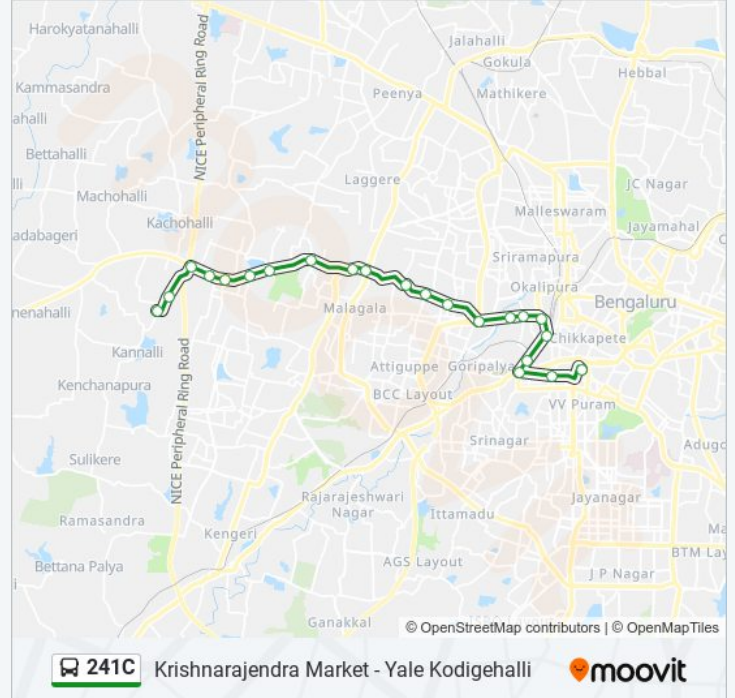

Kempegowda Nagara

Gollarahatti

Yale Kodigehalli Colony

Yale Kodigehalli

241C bus time schedules and route maps are available in an offline PDF at moovitapp.com. Use the Moovit App to see live bus times, train schedule or subway schedule, and step-by-step directions for all public transit in Bengaluru.

© 2024 Moovit - All Rights Reserved