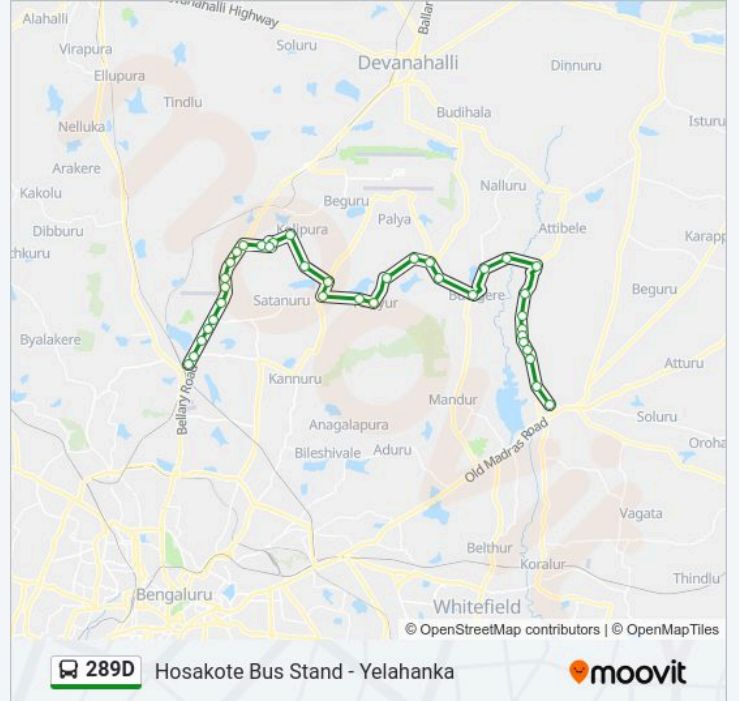

289D bus Info

Direction: Hosakote Bus Stand

Stops: 37

Trip Duration: 71 min

Line Summary:

Are Binnamangala

Gollahalli

Manchappanahalli Gate

Lakkondahalli Temple

Shanknipura Gate

Halappanahalli

Kumbalahalli Gate

Hoskote Old Bus Stand

Direction: Yelahanka

36 stops

[VIEW LINE SCHEDULE](#)